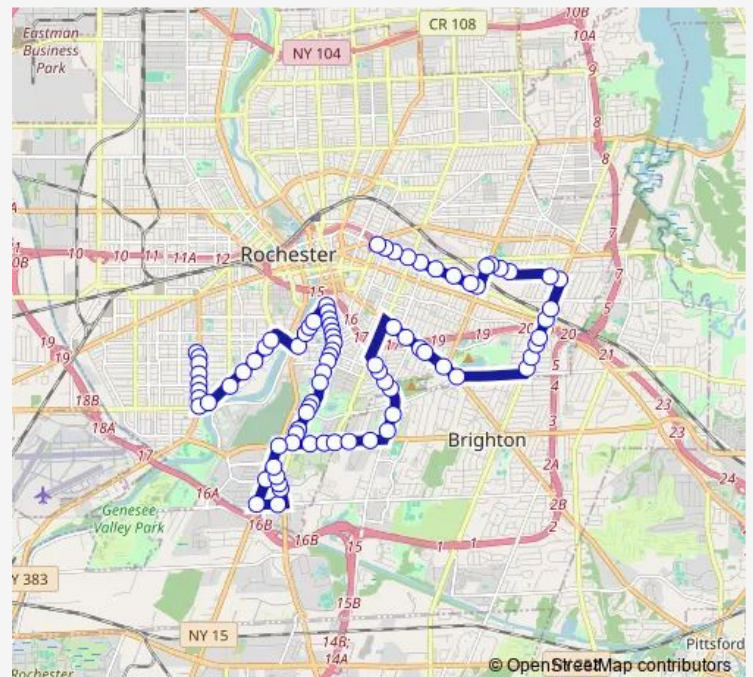

Thursday 14:40

Friday 11:10-14:40

Saturday —

Sunday —

Route info

Direction: Wilson Commencement Hs

Stops: 82

Trip Duration: 0 hour 56 min

447 — City SE/Genesee

BusMaps

South & Hamilton

South & Averill

South & Hickory

South & Gregory

South & Sanford

South & Cypress

South & Linden

South & Rockingham

South & Bellevue

South & Reservoir

South & Pavilion

South & Highland

South & Stewart

South & Langslow

South & Elmwood

Mt Hope & Lattimore

Mt Hope & Westmoreland

Westfall & E Henrietta

E Henrietta & South

E Henrietta & Brighton Park

E Henrietta & Boothe

E Henrietta & Rosemount