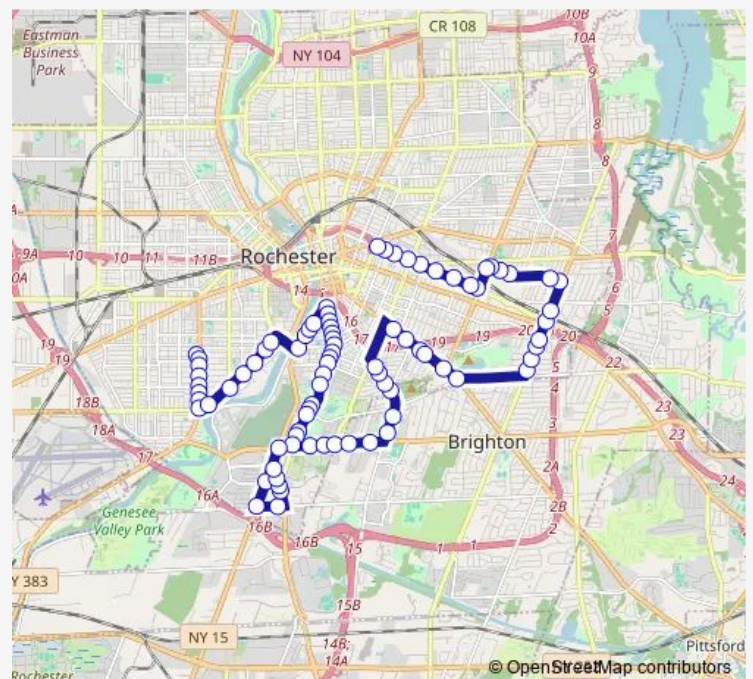

Thursday 14:40

Friday 11:10-14:40

Saturday —

Sunday —

Route info

Direction: Wilson Commencement Hs

Stops: 82

Trip Duration: 0 hour 56 min

447 — City SE/Genesee

South & Hamilton

South & Averill

South & Hickory

South & Gregory

South & Sanford

South & Cypress

South & Linden

South & Rockingham

South & Bellevue

South & Reservoir

South & Pavilion

South & Highland

South & Stewart

South & Langslow

South & Elmwood

Mt Hope & Lattimore

Mt Hope & Westmoreland

Westfall & E Henrietta

E Henrietta & South

E Henrietta & Brighton Park

E Henrietta & Boothe

E Henrietta & Rosemount

Mt Hope & Elmwood