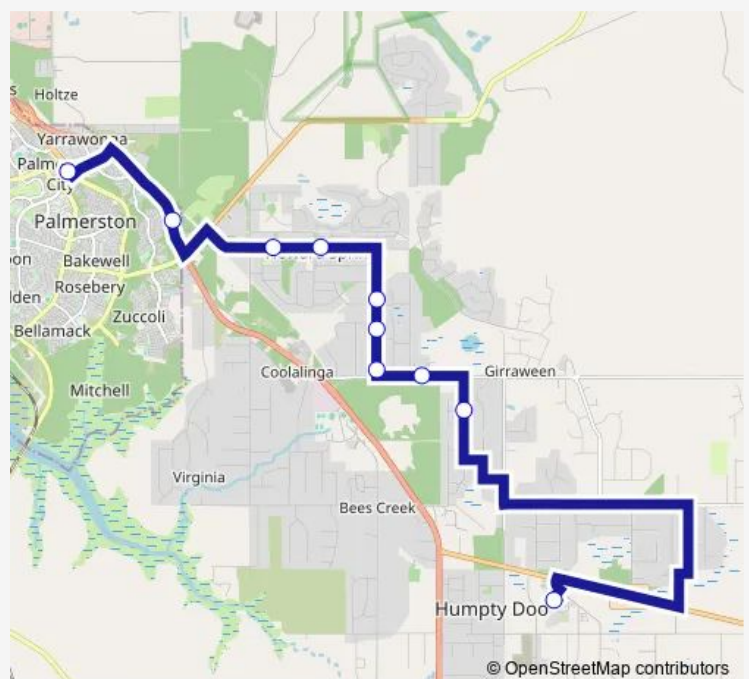

Howard Springs Road

Palmerston Interchange

### Route schedule

Humpty Doo Park & Ride — Palmerston Interchange

Monday 06:10-07:05

Tuesday 06:10-07:05

Wednesday 06:10-07:05

Thursday 06:10-07:05

Friday 06:10-07:05

Saturday 06:25-09:30

### Route info

Direction: Humpty Doo Park & Ride

Stops: 14

Trip Duration: 0 hour 50 min

## Route schedule

Palmerston Interchange — Humpty Doo Park & Ride

Monday 15:45-18:00

Tuesday 15:45-18:00

Wednesday 15:45-18:00

Thursday 15:45-18:00

Friday 15:45-18:00

Saturday 16:05-18:00