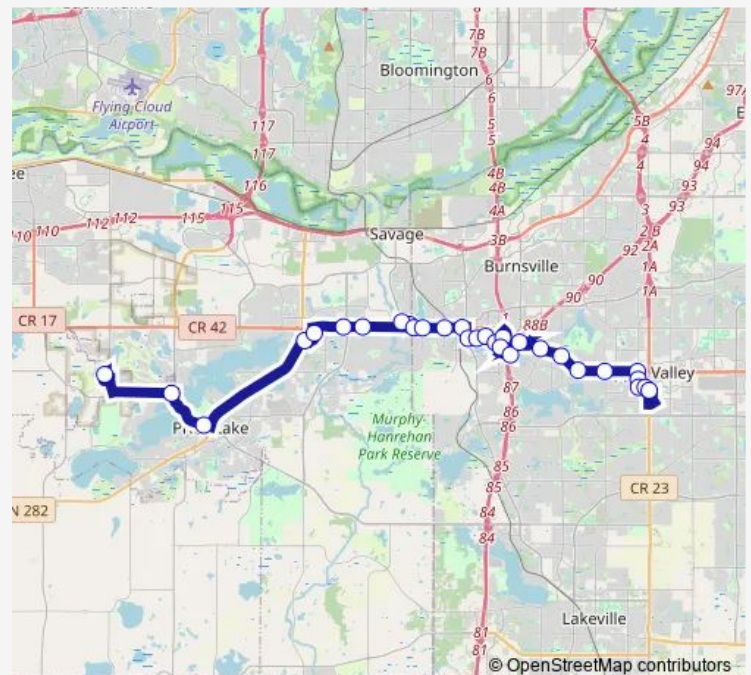

Co Rd 42 at Ewing Av SW corner

Co Rd 42 at Burnsville Pkwy SW corner

Co Rd 42 at Judicial Rd SW corner (Rosem

Co Rd 42 at Morgan Av SE corner

143 St at Co Rd 5 SE corner

143 St at Irving Av S corner (before Irv

Route schedule

Mystic Lake Casino — Apple Valley Transit Station Nb

Monday 07:28-21:28

Tuesday 07:28-21:28

Wednesday 07:28-21:28

Thursday 07:28-21:28

Friday 07:28-21:28

Saturday 07:54-21:54

Sunday 07:54-21:54

Route info

Direction: Mystic Lake Casino

Stops: 30

Trip Duration: 0 hour 50 min

447 — Apple Valley-Burnsville-Savage-Mystic

Co Rd 42 at Portland Av SW corner

Co Rd 42 at Lac Lavon Dr (Co Rd 11) SW c

Friday 06:42-20:42

Saturday 07:08-21:08

Sunday 07:08-21:08

Route info

Direction: Apple Valley Transit Station Sb

Stops: 28

Trip Duration: 0 hour 45 min

Co Rd 21 (Eagle Creek) at Main Ave NW co