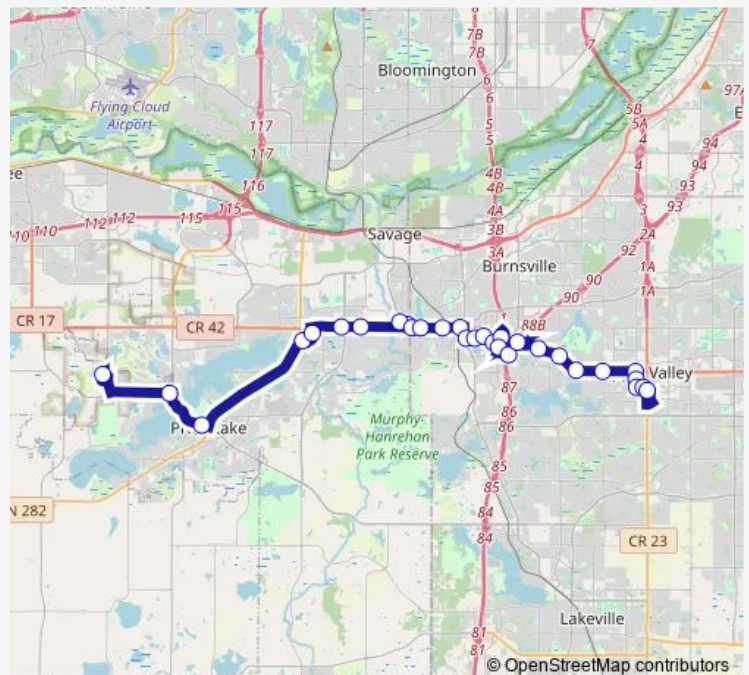

Co Rd 42 at Ewing Av SW corner

Co Rd 42 at Burnsville Pkwy SW corner

Co Rd 42 at Judicial Rd SW corner (Rosem

Co Rd 42 at Morgan Av SE corner

143 St at Co Rd 5 SE corner

143 St at Irving Av S corner (before Irv

Route schedule

Mystic Lake Casino — Apple Valley Transit Station Nb

Monday 07:28-21:28

Tuesday 07:28-21:28

Wednesday 07:28-21:28

Thursday 07:28-21:28

Friday 07:28-21:28

Saturday 07:54-21:54

Sunday 07:54-21:54

Route info

Direction: Mystic Lake Casino

Stops: 30

Trip Duration: 0 hour 50 min

447 — Apple Valley-Burnsville-Savage-Mystic

Co Rd 42 at Portland Av SW corner

Co Rd 42 at Lac Lavon Dr (Co Rd 11) SW c

Friday 06:42-20:42

Saturday 07:08-21:08

Sunday 07:08-21:08

Route info

Direction: Apple Valley Transit Station Sb

Stops: 28

Trip Duration: 0 hour 45 min

Co Rd 21 (Eagle Creek) at Main Ave NW co