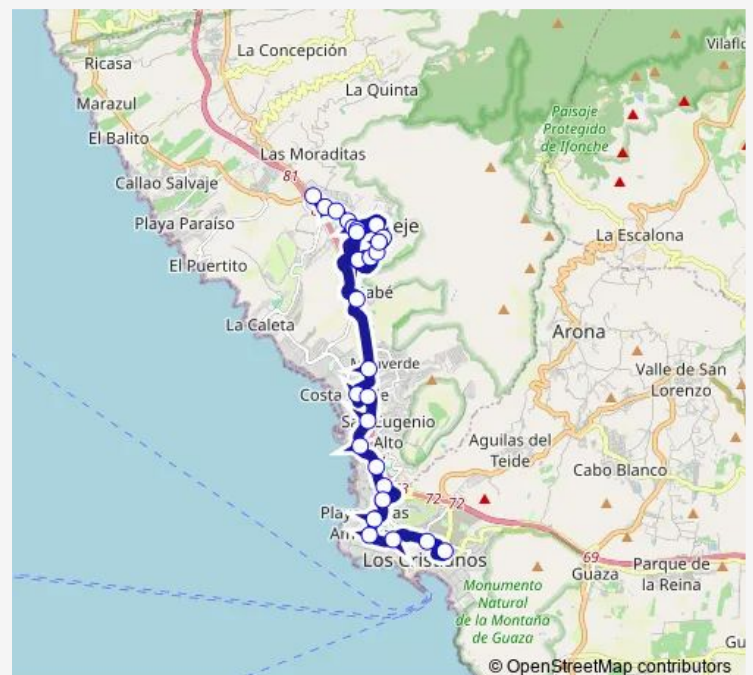

Thursday 05:30-22:10

Friday 05:30-22:10

Saturday 05:45-22:00

Sunday 05:45-22:00

Route info

Direction: Adeje (LAS Torres) (T)

Stops: 28

Trip Duration: 0 hour 43 min

Route info

Direction: LOS Cristianos (T)

Stops: 22

Trip Duration: 0 hour 33 min

Direction

LOS Cristianos (T) — Adeje (LAS Torres) (T)

25 stops

[Open route schedule](#)

Adeje (LAS Torres) (T)

Route schedule

LOS Cristianos (T) — Adeje (LAS Torres) (T)

Monday 06:30-23:20

Tuesday 06:30-23:20

Wednesday 06:30-23:20

Thursday 06:30-23:20

Friday 06:30-23:20

Saturday 06:20-22:00

Sunday 06:20-22:00

Route info

Direction: LOS Cristianos (T)

Stops: 25

Trip Duration: 0 hour 45 min

447 Bus time schedules and route maps are available in an offline PDF at busmaps.com. Use the busmaps.com website to see live bus times, train schedule or subway schedule, and step-by-step directions for all public transit in Adeje