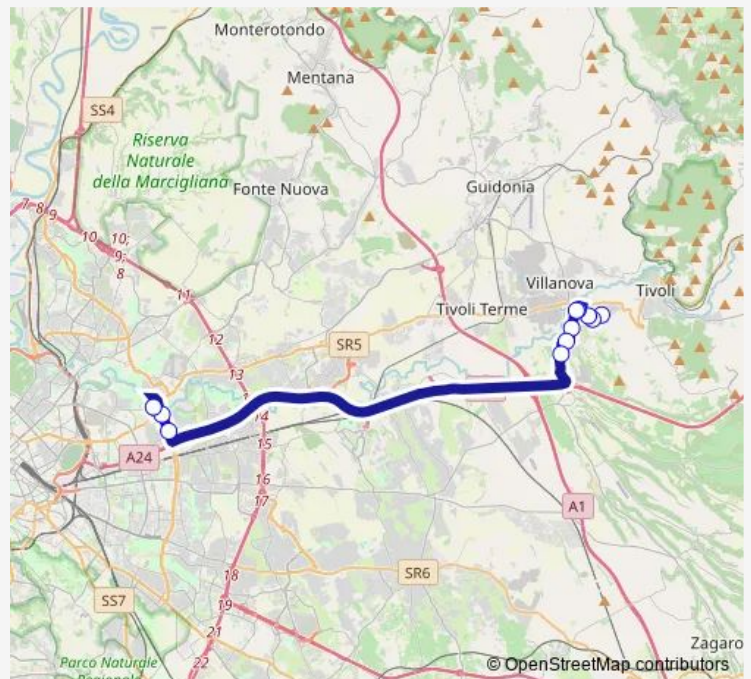

Direction

Tivoli | Via Galli, 50 # f11842 — ROMA | Ponte Mammolo (Metro B) # f9021

11 stops

[Open route schedule](#)

Tivoli | Via Galli, 50 # f11842

Tivoli | Via Rosolina Via Galli # f11844

Tivoli | Via Rosolina Via Serena # f11845

Tivoli | Via Rosolina (Ponte Lucano) # f11846

Tivoli | Via Maremmana (Ponte Lucano) # f12153

Tivoli | Via Maremmana Str. Roccabruna # f12154

Tivoli | Via Maremmana (Villaggio Adriano) # f12155

Tivoli | Via Maremmana Via Sabina # f12156

ROMA | Via Togliatti Via D'Onofrio # f9018

ROMA | Via Togliatti Via Alberini # f9020

ROMA | Ponte Mammolo (Metro B) # f9021

Route schedule

Tivoli | Via Galli, 50 # f11842 — ROMA | Ponte Mammolo (Metro B) # f9021

Stops: 11

Trip Duration: 0 hour 50 min

Villa Adriana - Roma Ponte Mammolo # Tv901a

Bus time schedules and route maps are available in an offline PDF at busmaps.com. Use the busmaps.com website to see live bus times, train schedule or subway schedule, and step-by-step directions for all public transit in Tivoli