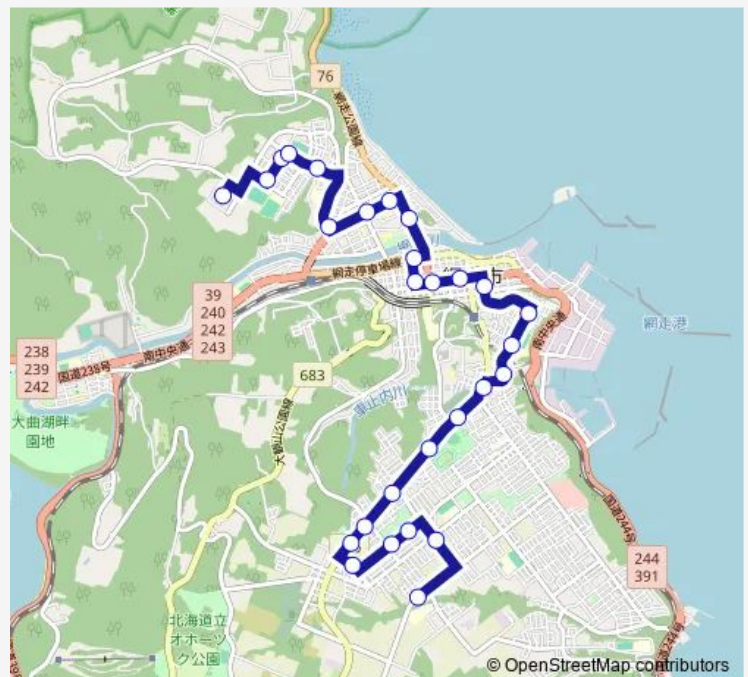

Bus 羽衣・向陽線

[Go to website](#)

Direction

向陽道職住宅 — 潮見南通り

28 stops

[Open route schedule](#)

向陽道職住宅

向陽団地中央

団地アパート前

中央小学校

向陽病院前

向陽入口

オホーツク合同庁舎前

厚生病院前

モヨロ入口

網走バスターミナル

西2丁目

東1丁目

東3丁目

東5丁目

台町2丁目

南高前

台町3丁目

桂町3丁目

駒場南1丁目

総合グラウンド

潮見3丁目

Route schedule

向陽道職住宅 — 潮見南通り

Monday 19:05

Tuesday 19:05

Wednesday 19:05

Thursday 19:05

Friday 19:05

Saturday —

Sunday —

Route info

Direction: 向陽道職住宅

Stops: 28

Trip Duration: 0 hour 29 min

■ 羽衣・向陽線

BusMaps