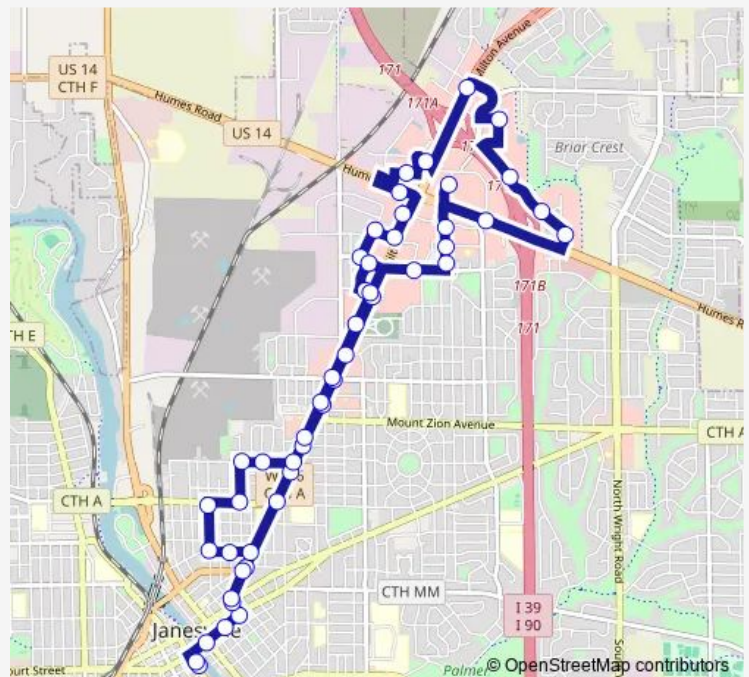

Direction

Downtown Transfer Center — Downtown Transfer Center

50 stops

[Open route schedule](#)

Downtown Transfer Center

E Court / S Main

E Court / Parker Pl (Courthouse)

E Court / S Atwood

Humes / N Pontiac (Mcdonalds)

Route schedule

Downtown Transfer Center — Downtown Transfer Center

Monday 06:14-17:44

Tuesday 06:14-17:44

Wednesday 06:14-17:44

Thursday 06:14-17:44

Friday 06:14-17:44

Saturday 08:44-17:44

Sunday —

Route info

Direction: Downtown Transfer Center

Stops: 50

Trip Duration: 0 hour 54 min

1 - Milton Ave

Deerfield (Pine Tree Plaza south)

Deerfield (Pine Tree Plaza)

Deerfield (Mercy Clinic North)

Wal-Mart / Sam's Club

Milton / Kettering

Morse (Menards / Arbys)

Target

Slumberland

Frontage (Buffalo Wild Wings)