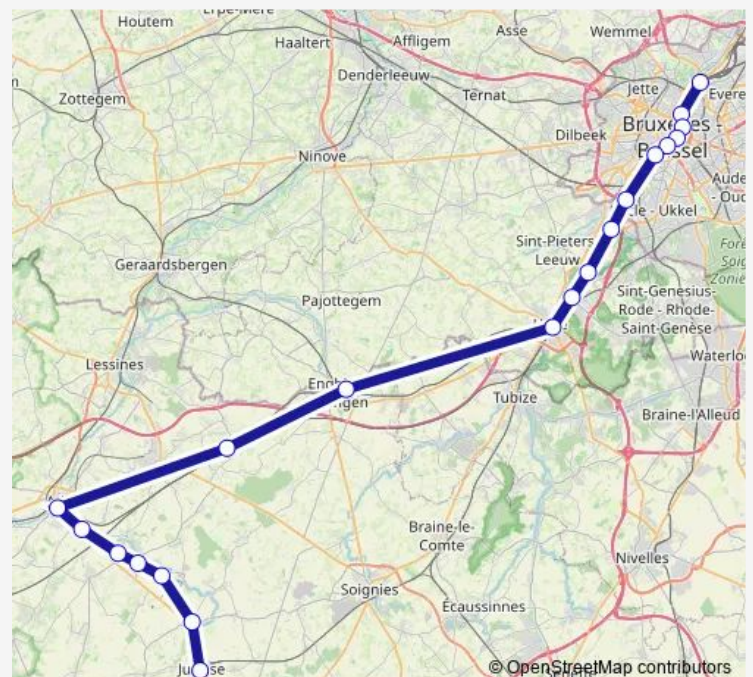

Inter Regional Rail Service T Schaerbeek - Jurbise

[Go to website](#)

Direction

Schaerbeek — Jurbise

20 stops

[Open route schedule](#)

Schaerbeek

Bruxelles-Nord

Friday —

Saturday 09:06-11:06

Sunday 09:06-11:06

Route info

Direction: Schaerbeek

Stops: 20

Trip Duration: 1 hour 25 min

T — Schaerbeek - Jurbise

Direction

Jurbise — Schaerbeek

17 stops

[Open route schedule](#)

Jurbise
Lens
Cambron-Casteau
Brugelette
Mévergnies-Attre
Maffle
Ath
Silly
Enghien
Hal
Forest-Midi
Bruxelles-Midi
Bruxelles-Chapelle
Bruxelles-Central
Bruxelles-Congrès
Bruxelles-Nord
Schaerbeek

Route schedule

Jurbise — Schaerbeek

Monday	—
Tuesday	—
Wednesday	—
Thursday	—
Friday	—
Saturday	16:28-18:28
Sunday	—

Route info

Direction: Jurbise

Stops: 17

Trip Duration: 1 hour 27 min

T Inter Regional Rail Service time schedules and route maps are available in an offline PDF at busmaps.com. Use the busmaps.com website to see live bus times, train schedule or subway schedule, and step-by-step directions for all public transit in Brussels