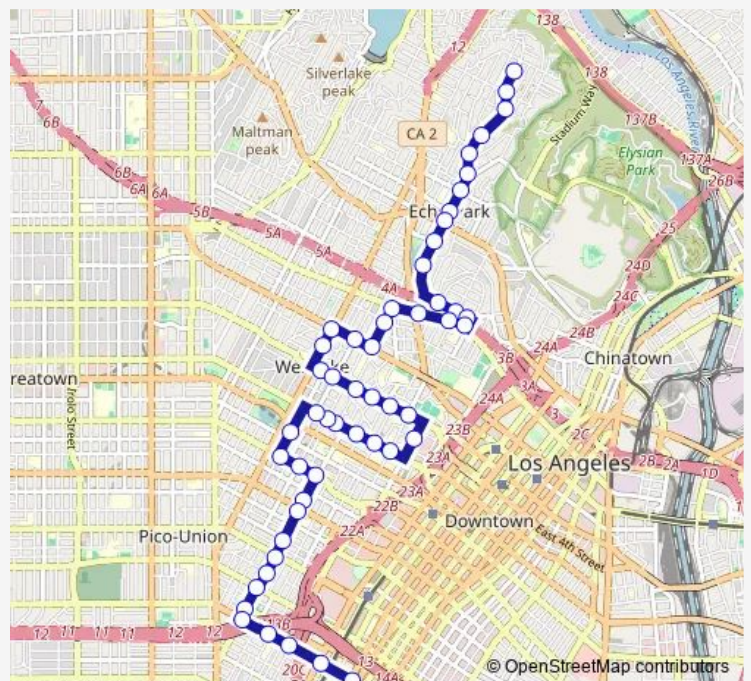

Bus Pico Union/Echo Park Dash Pico Union/Echo Park

[Go to website](#)

Direction

Echo Park Ave & Donaldson St (Southbound) — Washington Blvd & Grand Ave (Eastbound)

52 stops

[Open route schedule](#)

- Echo Park Ave & Donaldson St (Southbound)
- Echo Park Ave & Baxter St (Southbound) (4052)
- Echo Park Ave & Ewing St (Southbound)
- Echo Park Ave & Armitage St (Southbound)
- Echo Park Ave & Lucretia Ave (Southbound)
- Echo Park Ave & Delta St (Southbound)
- Echo Park Ave & Scott Ave (Southbound)
- Echo Park Ave & Montana St (Southbound)
- Echo Park Ave & Sunset Blvd (Southbound)
- Echo Park Ave & Park Ave (Southbound)
- Echo Park Ave & Laguna Ave (Southbound)
- Bellevue Ave & W Edgeware Rd (Eastbound)
- Bellevue Ave & Douglas St (Eastbound)
- Bellevue Ave & E Edgeware Rd (Eastbound)
- Temple St & Edgeware Rd (Westbound)
- Temple St & Douglas St (Westbound)
- Temple St & Glendale Blvd (Westbound)
- Union Ave & Temple St (Southbound)
- Union Ave & Court St (Southbound)
- Union Ave & Beverly Blvd (Southbound)
- Beverly Blvd & Bonnie Brae St (Westbound)

Route schedule

Echo Park Ave & Donaldson St (Southbound) — Washington Blvd & Grand Ave (Eastbound)

Monday	05:07-22:09
Tuesday	05:07-22:09
Wednesday	05:07-22:09
Thursday	05:07-22:09
Friday	05:07-22:09
Saturday	05:07-22:07
Sunday	05:07-22:07

Route info

Direction: Echo Park Ave & Donaldson St (Southbound)

Stops: 52

Trip Duration: 0 hour 53 min

Pico Union/Echo Park — Dash Pico Union/Echo Park

Alvarado St & Beverly Blvd (Southbound)

Alvarado St & Valley St (Southbound)

3rd St & Westlake Ave (Eastbound)

3rd St & Bonnie Brae St (Eastbound)

3rd St & Union Ave (Eastbound)

3rd St & Loma Dr (Eastbound)

3rd St & Witmer St (Eastbound)

3rd St & Lucas Ave (Eastbound)

Bixel St & Maryland St (Southbound)