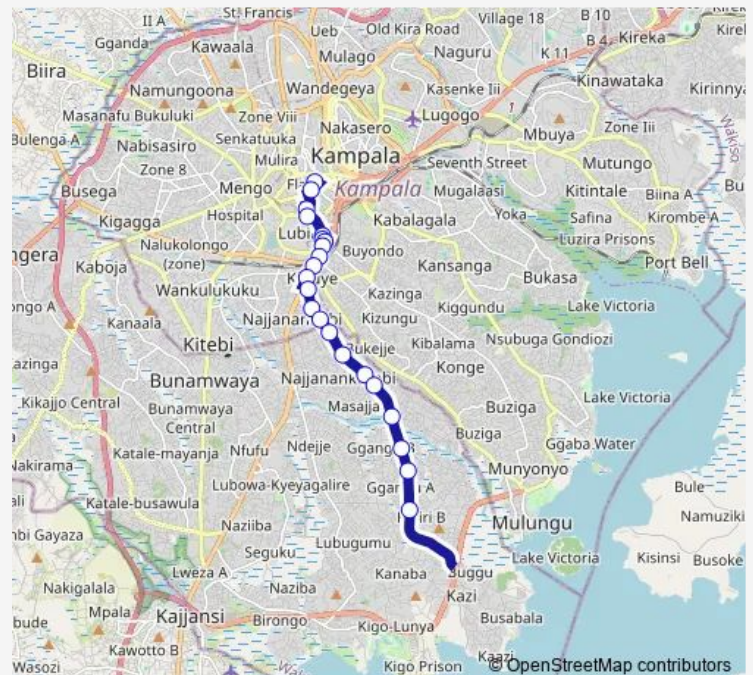

Bussabala Rd - River

Gango

Jordan Medical Centre

Route schedule

Kisenyi Taxi Park (Kafumbe Mukasa Rd) — Kibiri

Monday 06:30-19:00

Tuesday 06:30-19:00

Wednesday 06:30-19:00

Thursday 06:30-19:00

Friday 06:30-19:00

Saturday 06:30-19:00

Sunday 06:30-19:00

Route info

Direction: Kisenyi Taxi Park (Kafumbe Mukasa Rd)

Stops: 22

Trip Duration: 0 hour 51 min

IC080 — Busabala Stage-Kisenyi

Direction

undefined — undefined

0 stops

[Open route schedule](#)**Route schedule**

undefined — undefined

Monday	06:30-19:00
Tuesday	06:30-19:00
Wednesday	06:30-19:00
Thursday	06:30-19:00
Friday	06:30-19:00
Saturday	06:30-19:00
Sunday	06:30-19:00