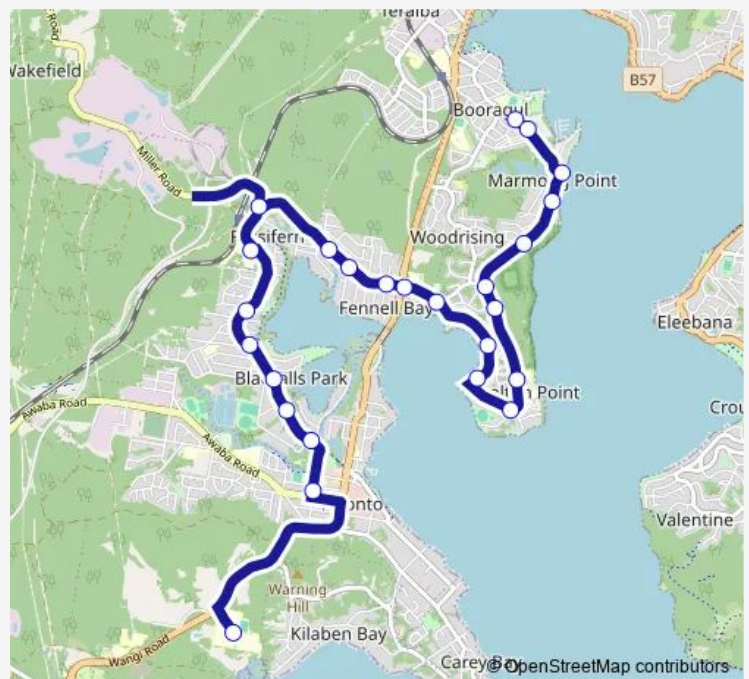

Charlton Christian College, Fassifern Rd

Fassifern Rd After Reynolds St

South Pde Opp Fassifern St

South Pde Opp Faucett St

Route schedule

Lake Macquarie High School, Marmong St — St Josephs Primary School, Kilaben Bay

Monday 08:10

Tuesday 08:10

Wednesday 08:10

Thursday 08:10

Friday 08:10

Saturday —

Sunday —

Route info

Direction: Lake Macquarie High School, Marmong St

Stops: 25

Trip Duration: 0 hour 33 min

6442 — Marmong to St Josephs PS Kilaben Bay

Railway Pde Opp Adam St

Railway Pde At Lake St

Cook St Before The Boulevarde