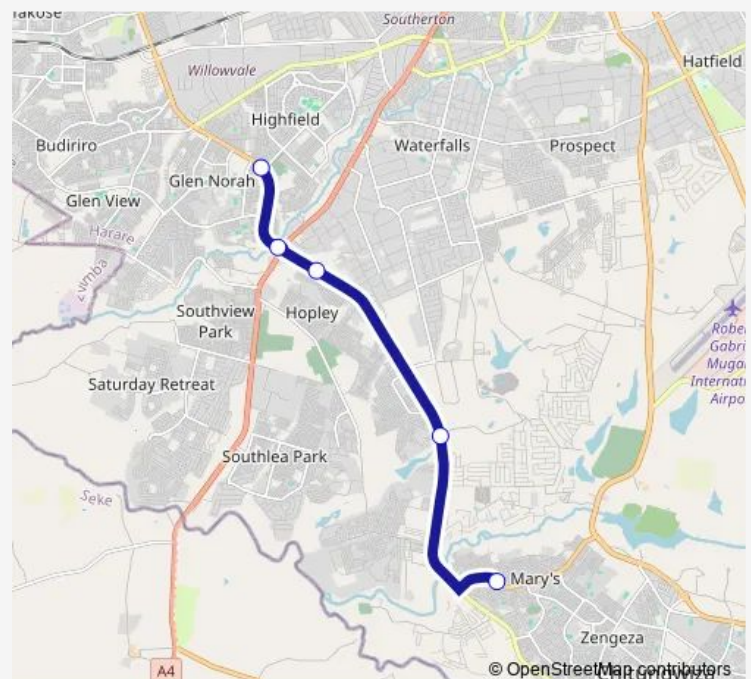

Communal Taxi Service Mapuranga Hub to St Marys[Go to website](#)**Direction**

Mapuranga — St Mary's, Chaminuka Road

5 stops

[Open route schedule](#)

Mapuranga

Mbudzi Roundabout

Before Hump

Stephen Margolis Resort

St Mary's, Chaminuka Road

Route schedule

Mapuranga — St Mary's, Chaminuka Road

Monday	12:24
Tuesday	12:24
Wednesday	12:24
Thursday	12:24
Friday	12:24
Saturday	12:24
Sunday	12:24

Route info

Direction: Mapuranga

Stops: 5

Trip Duration: 0 hour 23 min

Mapuranga Hub to St Marys

BusMaps

Communal Taxi Service time schedules and route maps are available in an offline PDF at busmaps.com. Use the busmaps.com website to see live bus times, train schedule or subway schedule, and step-by-step directions for all public transit in Harare