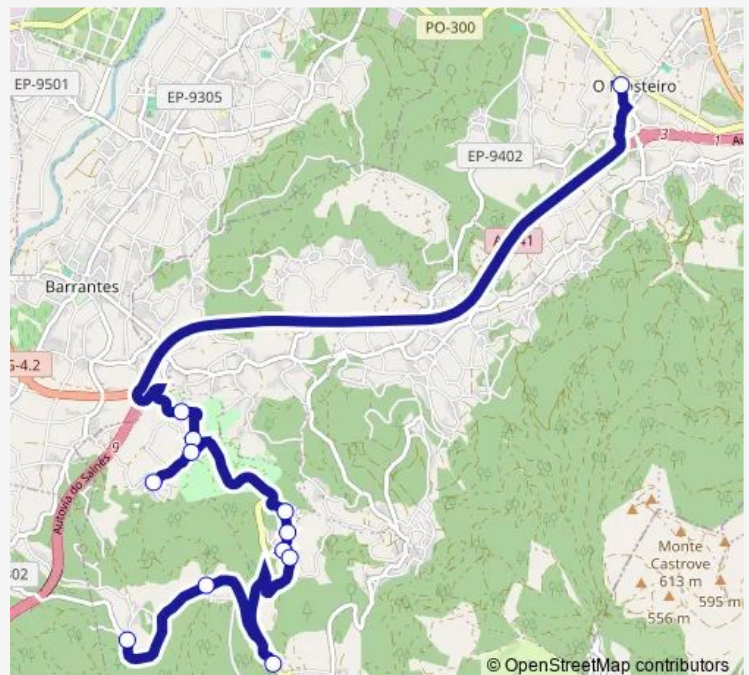

### Route info

Direction: CPI de Mosteiro-Meis

Stops: 12

Trip Duration: 0 hour 30 min

**Direction**

S. Amedio — CPI de Mosteiro-Meis

12 stops

[Open route schedule](#)