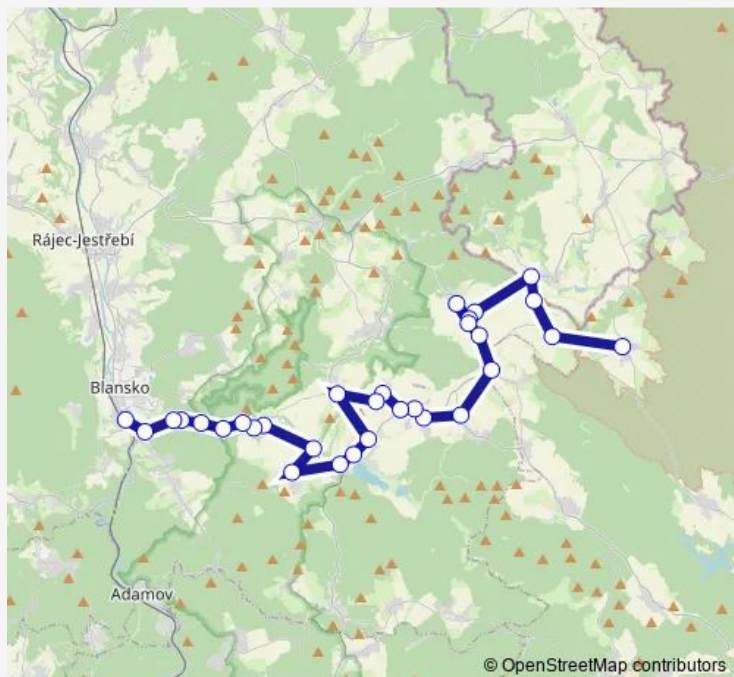

Bus 231 Blansko - Jedovnice - Studnice

[Go to website](#)

Direction

Studnice — Blansko, aut. st.

26 stops

[Open route schedule](#)

Studnice

Kulířov

Lipovec, Marianín

Rozstání, křižovatka

Lipovec, kravín

Lipovec, škola

Lipovec

Lipovec, horní konec

Krásensko, rozcestí 1.0

Senetářov, Mš

Kotvrdovice, horní konec

Kotvrdovice, žleb

Kotvrdovice, rozcestí Krasová

Jedovnice, garáže Čad

Jedovnice, náměstí

Jedovnice, Chaloupky

Rudice, rozcestí 2.0

Blansko, Lažánky, škola

Blansko, Lažánky

Blansko, Lažánky, kamnárna

Blansko, Lažánky, Márovky

Route schedule

Studnice — Blansko, aut. st.

Monday 07:28-08:28

Tuesday 07:28-08:28

Wednesday 07:28-08:28

Thursday 07:28-08:28

Friday 07:28-08:28

Saturday —

Sunday —

Route info

Direction: Studnice

Stops: 26

Trip Duration: 5 hour 15 min

© OpenStreetMap contributors

231 — Blansko - Jedovnice - Studnice

BusMaps