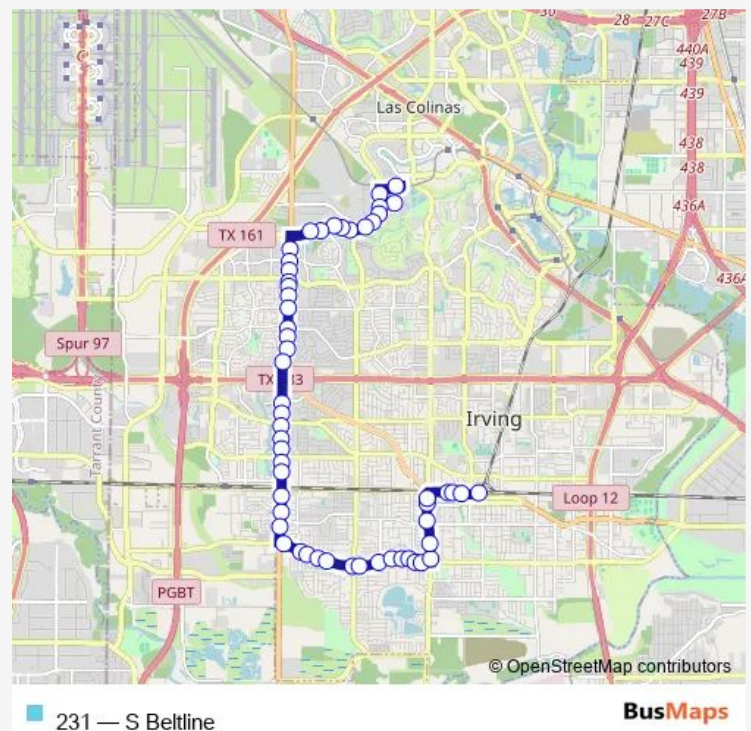

Belt Line @ Finley - S - Mb1

Belt Line @ Finley - S - Mb2

Belt Line @ Finley - S - Ns

Belt Line @ Rochelle - S - Fs

Belt Line @ Grande Bulevar - S - Mb

Route schedule

Dallas College Northlake Campus Station — Downtown Irving/Heritage Crossing Station

Monday	04:47-00:17 ⁺¹
Tuesday	04:47-00:17 ⁺¹
Wednesday	04:47-00:17 ⁺¹
Thursday	04:47-00:17 ⁺¹
Friday	04:47-00:17 ⁺¹
Saturday	05:15-00:15 ⁺¹
Sunday	05:15-00:15 ⁺¹

Route info

Direction: Dallas College Northlake Campus Station

Stops: 55

Trip Duration: 0 hour 39 min

231 — S Beltline

Belt Line @ Grande Bulevar - S - Fs

Belt Line @ Airport Frwy - S - Mb

Belt Line @ Willow Creek - S - Fs

Belt Line @ Pioneer - S- Mb

Belt Line @ Pioneer - S - Fs

Thursday 05:00-24:00

Friday 05:00-24:00

Saturday 05:00-24:00

Sunday 05:00-24:00

Route info

Direction: Downtown Irving/Heritage Crossing Station

Stops: 56

Trip Duration: 0 hour 33 min