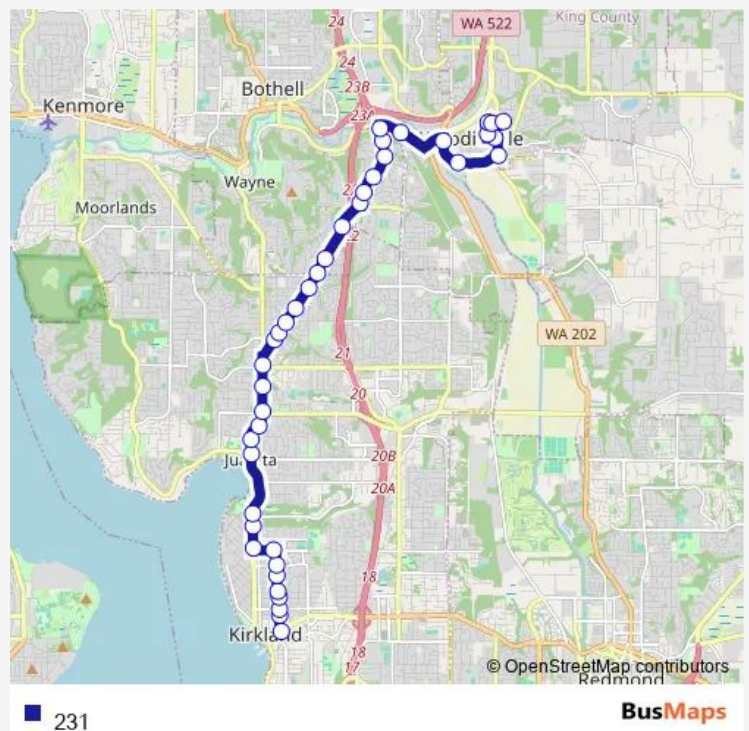

98th Ave NE & Forbes Creek Dr

98th Ave NE & NE 116th St

98th Ave NE & NE 119th Way

NE 120th Pl & 100th Ave Ne

100th Ave NE & NE 124th St

100th Ave NE & NE 128th St

100th Ave NE & NE 132nd St

Juanita Woodinville Way NE & NE 136th Pl

Juanita Woodinville Way NE & NE 137th Pl

Juanita Woodinville Way NE & NE 140th St

Juanita Woodinville Way NE & NE 141st Pl

Route schedule

Kirkland Transit Center - Bay 2 — Woodinville Park And Ride

Monday 06:25-22:20

Tuesday 06:25-22:20

Wednesday —

Thursday 06:25-22:20

Friday 06:25-22:20

Saturday 08:11-21:11

Sunday 08:11-21:11

Route info

Direction: Kirkland Transit Center - Bay 2

Stops: 40

Trip Duration: 0 hour 27 min

Juanita Woodinville Way NE & 108th Ave Ne

Juanita Woodinville Way NE & NE 145th St

Juanita Woodinville Way NE & NE 149th St

Juanita Woodinville Way NE & 115th Ave Ne

Juanita Woodinville Way NE & NE 160th St