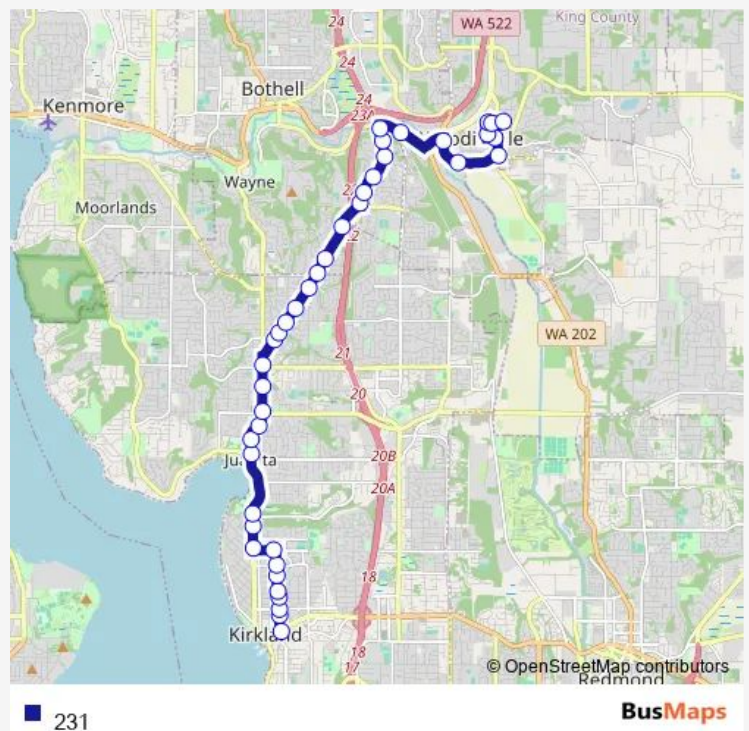

98th Ave NE & Forbes Creek Dr

98th Ave NE & NE 116th St

98th Ave NE & NE 119th Way

NE 120th Pl & 100th Ave Ne

100th Ave NE & NE 124th St

100th Ave NE & NE 128th St

100th Ave NE & NE 132nd St

Juanita Woodinville Way NE & NE 136th Pl

Juanita Woodinville Way NE & NE 137th Pl

Juanita Woodinville Way NE & NE 140th St

Juanita Woodinville Way NE & NE 141st Pl

Route schedule

Kirkland Transit Center - Bay 2 — Woodinville Park And Ride

Monday 06:25-22:20

Tuesday 06:25-22:20

Wednesday —

Thursday 06:25-22:20

Friday 06:25-22:20

Saturday 08:11-21:11

Sunday 08:11-21:11

Route info

Direction: Kirkland Transit Center - Bay 2

Stops: 40

Trip Duration: 0 hour 38 min

Juanita Woodinville Way NE & 108th Ave Ne

Juanita Woodinville Way NE & NE 145th St

Juanita Woodinville Way NE & NE 149th St

Juanita Woodinville Way NE & 115th Ave Ne

Juanita Woodinville Way NE & NE 160th St