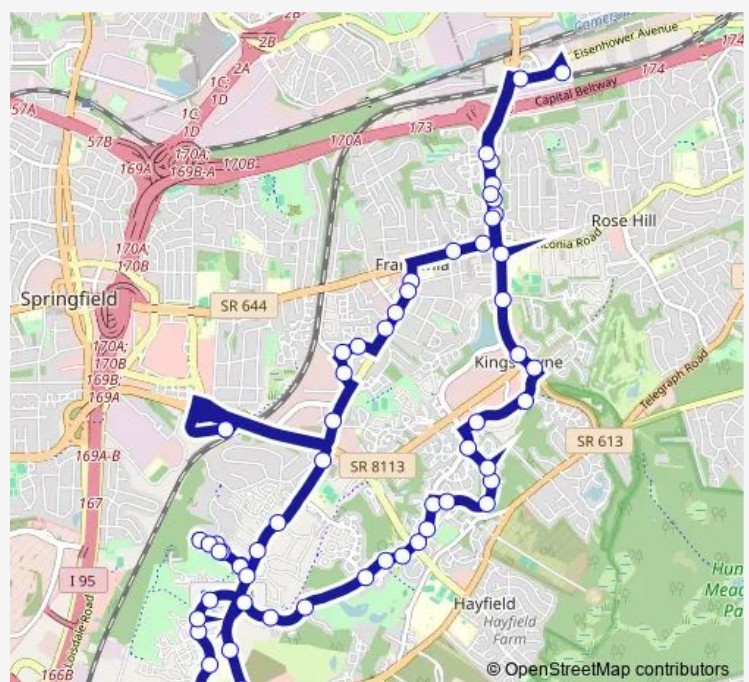

Morning View La and Tassia Dr

Morning View La and John Thomas Dr

Morning View La and Island Creek Ct

Morning View LN @ Thomas Grant

Kingstowne Village Pkwy and Beulah St

Route schedule

Franconia-Springfield Metro Bay K — Franconia-Springfield Metro Bay K

Monday 04:50-21:31

Tuesday 04:50-21:31

Wednesday 04:50-21:31

Thursday 04:50-21:31

Friday 04:50-21:31

Saturday —

Sunday —

Route info

Direction: Franconia-Springfield Metro Bay K

Stops: 60

Trip Duration: 0 hour 52 min

231 — Kingstowne Counter-Clockwise

Kingstowne Village Pkwy and Stone Wheat Ct

Kingstowne Village Pkwy and Windham Hill Run