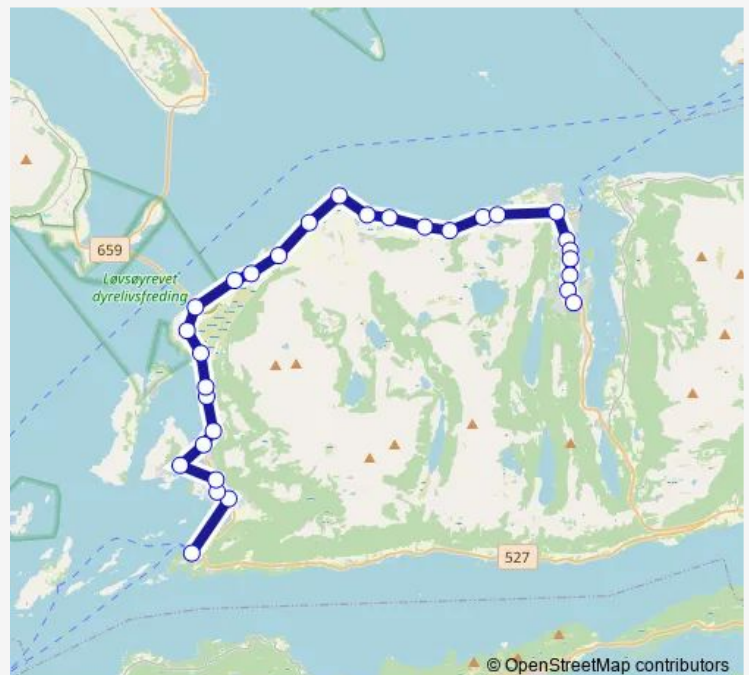

Thursday 08:03

Friday 08:03

Saturday —

Sunday —

Route info

Direction: Hamnsund

Stops: 28

Trip Duration: 0 hour 41 min

Synnalandsdalen

Direction

Håvikmyrane — Hamnsund

35 stops

[Open route schedule](#)

Håvikmyrane

Vågshaugen

Instevågen