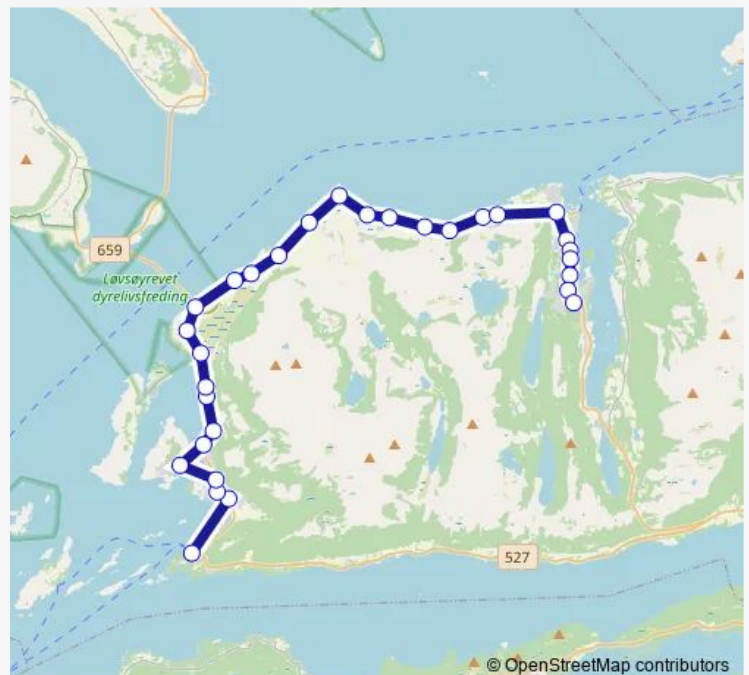

Thursday 08:03

Friday 08:03

Saturday —

Sunday —

Route info

Direction: Hamnsund

Stops: 28

Trip Duration: 0 hour 41 min

Synnalandsdalen

Direction

Håvikmyrane — Hamnsund

35 stops

[Open route schedule](#)

Håvikmyrane

Vågshaugen

Instevågen