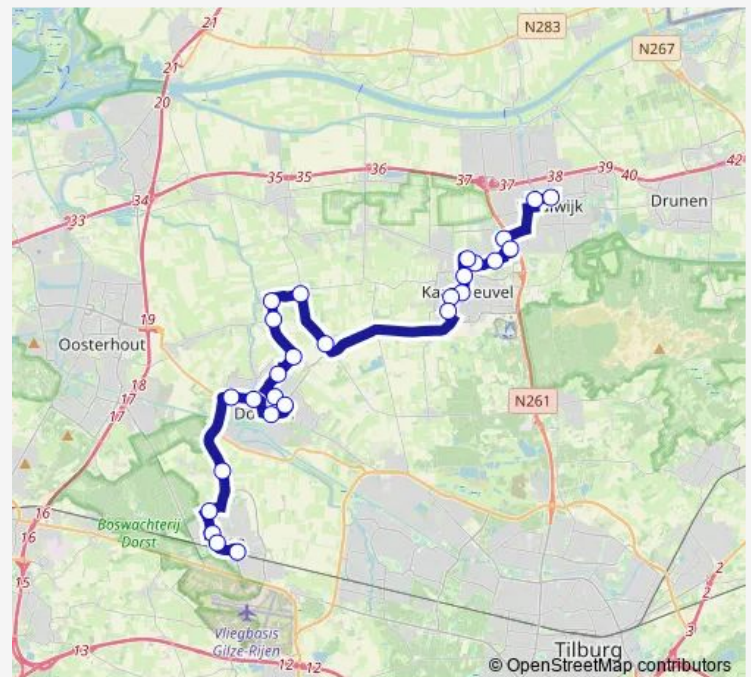

### Route schedule

Rijen, Station Ns — Waalwijk, Busstation Vredesplein

Monday 07:30-18:05

Tuesday 07:30-18:05

Wednesday 07:30-18:05

Thursday 07:30-18:05

Friday 07:30-18:05

Saturday —

### Route info

Direction: Rijen, Station Ns

Stops: 27

Trip Duration: 0 hour 53 min

231 — Waalwijk via 's-Gravenmoer - Rijen

BusMaps

Sprang Capelle, Achter de Hoven

Sprang Capelle, Kerkstraat