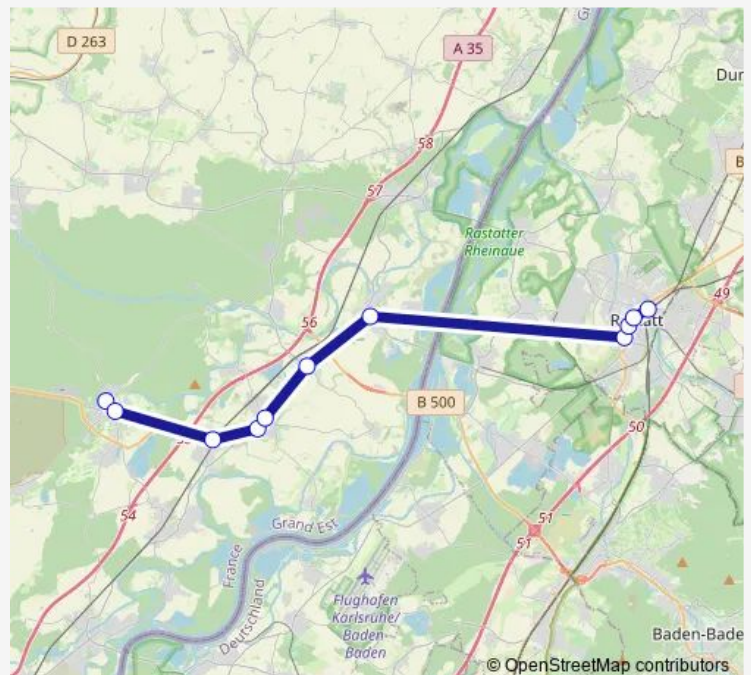

Rastatt Bahnhof — Soufflenheim Centre de secours

Monday —

Tuesday —

Wednesday —

Thursday —

Friday —

Saturday 18:52

Sunday —

Route info

Direction: Rastatt Bahnhof

Stops: 11

Trip Duration: 0 hour 42 min

Direction

Soufflenheim Centre de secours — Rastatt Bahnhof

20 stops

[Open route schedule](#)