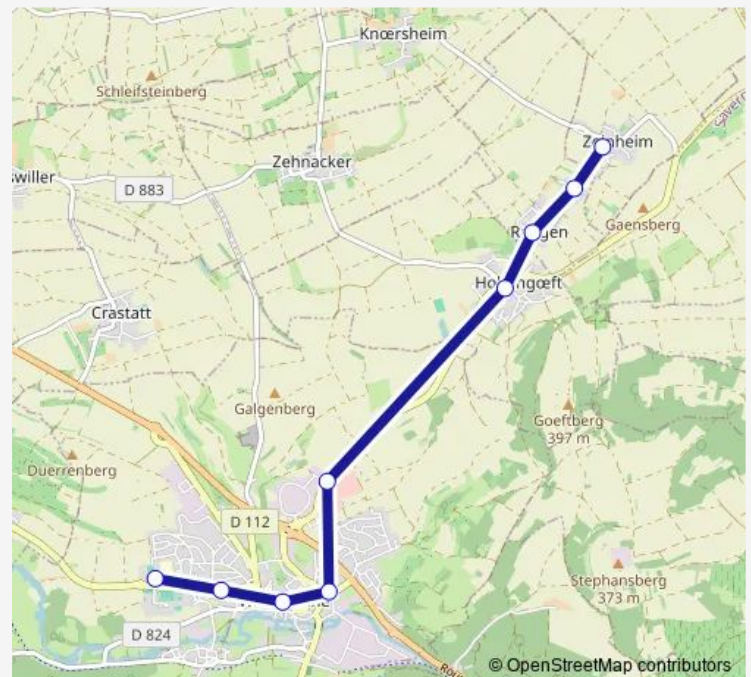

Bus 231 Zeinheim - Wasselonne

[Go to website](#)

Direction

Collège Marcel Pagnol — Centre

9 stops

[Open route schedule](#)

Collège Marcel Pagnol

Route de Romanswiller

Route info

Direction: Collège Marcel Pagnol

Stops: 9

Trip Duration: 0 hour 16 min

231 — Zeinheim - Wasselonne

Direction

Centre — Collège Marcel Pagnol

9 stops