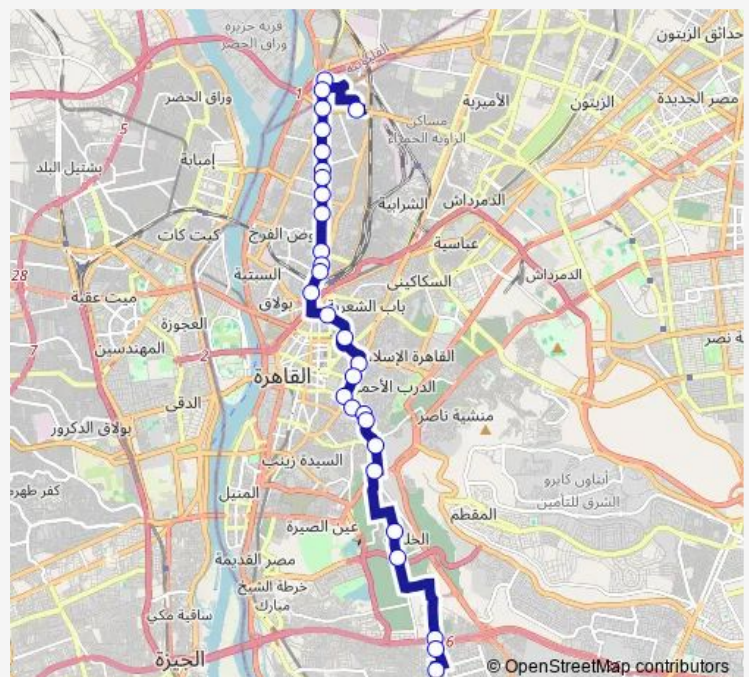

### Direction

Al Sahel Youth Center — Sekat Hadid Al Mahager (Basateen)

29 stops

[Open route schedule](#)

- Al Sahel Youth Center
- Al Mazallat Metro Station
- Al Mazallaat ( Shubra)
- Al Khalafawy Square
- Al Safwa Hospital (Shubra)
- Saint Teresa Metro
- Al Sahel Fire Department
- Al Sahel Police Department
- Rod Al Farag Metro Station
- The Good Shepherd Hospital
- Misr Bank (Shobra St.)
- Ahmed Badawi St.
- Ahmed Helmy
- Ahmed Oraby St.
- Central Bank (Ataba)
- Ataba
- Al Banat Mosque
- Cairo Security Directorate
- Ahmed Maher Teaching Hospital
- Al Darb Al Ahmar Police Station
- Ali Basha St. & Al Qalaa St.

### Route schedule

Al Sahel Youth Center — Sekat Hadid Al Mahager (Basateen)

Monday	10:00
Tuesday	10:00
Wednesday	10:00
Thursday	10:00
Friday	10:00
Saturday	10:00
Sunday	10:00

### Route info

Direction: Al Sahel Youth Center

Stops: 29

Trip Duration: 1 hour 32 min

■ CTA 77 — Abou Wafya - Basateen

Al Bibany St.

Qalaa

Al Sayeda Aisha

## Route info

Direction: Sekat Hadid Al Mahager (Basateen)

Stops: 35

Trip Duration: 2 hour 6 min

Ramses Language Schools (Khaloussi)

Amir Mall (Khaloussi)

Rod Al Farag Metro Station

Al Sahel Police Department