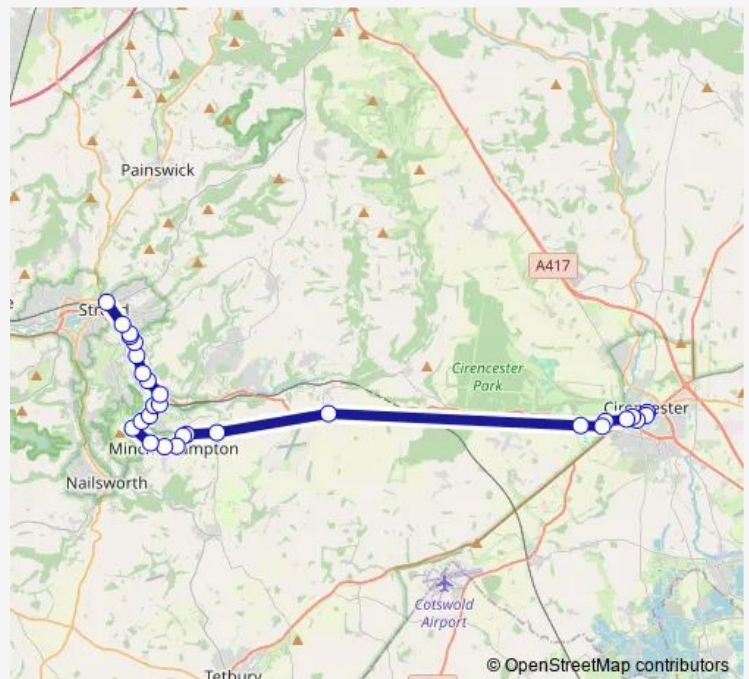

War Memorial

### Route schedule

The Forum — Merrywalks

Monday 08:55-18:05

Tuesday 08:55-18:05

Wednesday 08:55-18:05

Thursday 08:55-18:05

Friday 08:55-18:05

Saturday —

### Route info

Direction: The Forum

Stops: 29

Trip Duration: 0 hour 40 min

■ C59 — Brockworth - Cirencester

BusMaps

Brewery Lane

Kingfisher Business Park