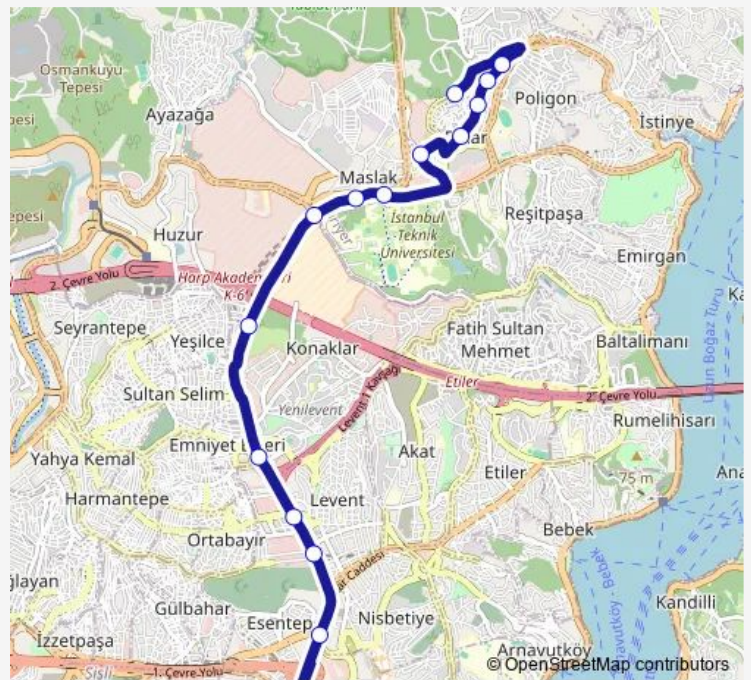

Wednesday 07:00

Thursday 07:00

Friday 07:00

Saturday 07:00

Sunday 07:00

Route info

Direction: Balabandere

Stops: 14

Trip Duration: 0 hour 20 min

Pınar Mah-İstinye bayırı-Zincirlikuyu Metrobüs — Sariyer Bölge Çalışma Grubu

BusMaps

Direction

Z.Kuyu-Metrobüs 2 — Balabandere

21 stops

[Open route schedule](#)

Z.Kuyu-Metrobüs 2