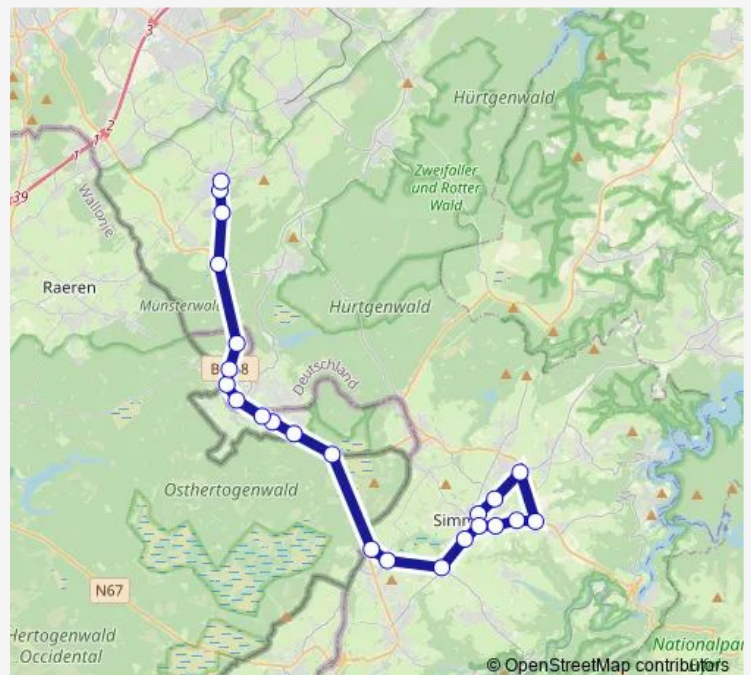

### Route schedule

Simmerath, Bushof — Aachen, Walheim

Monday	26:11 <sup>+1</sup>
Tuesday	—
Wednesday	26:11 <sup>+1</sup>
Thursday	26:11 <sup>+1</sup>
Friday	26:11 <sup>+1</sup>
Saturday	26:11 <sup>+1</sup>
Sunday	26:11 <sup>+1</sup>

### Route info

Direction: Simmerath, Bushof

Stops: 23

Trip Duration: 0 hour 43 min

Aachen, Walheim Freizeitgelände

Aachen, Walheim

## Direction

Aachen, Walheim — Roetgen, Post

15 stops

[Open route schedule](#)

Aachen, Walheim

Aachen, Walheim Hochhausring

Aachen, Walheim Schmittchen

Aachen, Walheim

## Route info

Direction: Aachen, Walheim

Stops: 15

Trip Duration: 0 hour 25 min