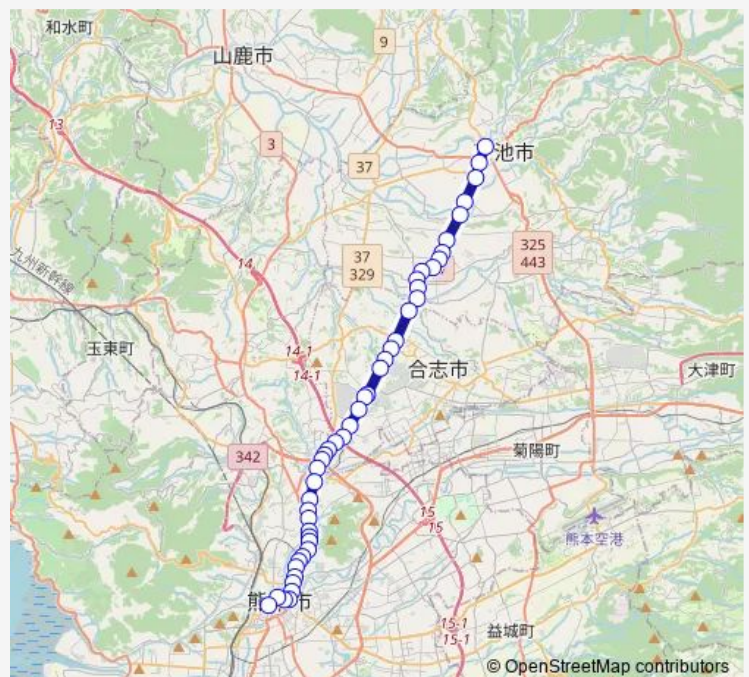

Thursday 05:53-21:46

Friday 05:53-21:46

Saturday 21:45

Sunday 20:28-21:28

Route info

Direction: 菊池プラザ

Stops: 46

Trip Duration: 1 hour 8 min