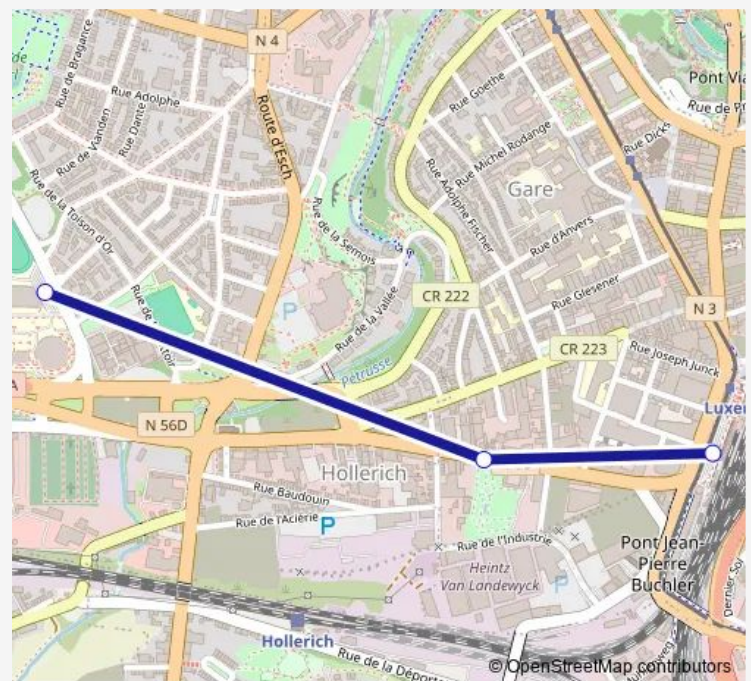

### Direction

LUX Gare, Routière CFL quai 105 — LUX Merl, Geesseknäppchen Sud 4

3 stops

[Open route schedule](#)

LUX Gare, Routière CFL quai 105

LUX Hollerich, Fonderie

LUX Merl, Geesseknäppchen Sud 4

### Route schedule

LUX Gare, Routière CFL quai 105 — LUX Merl, Geesseknäppchen Sud 4

Monday 07:35-07:45

Tuesday 07:35-07:45

Wednesday 07:35-07:45

Thursday 07:35-07:45

Friday 07:35-07:45

Saturday —

### Route info

Direction: LUX Gare, Routière CFL quai 105

Stops: 3

Trip Duration: 0 hour 5 min

D37

### Route info

Direction: LUX Merl, Geesseknäppchen Sud 4

Stops: 3

Trip Duration: 0 hour 3 min

D37 Bus time schedules and route maps are available in an offline PDF at [busmaps.com](https://busmaps.com). Use the [busmaps.com](https://busmaps.com) website to see live bus times, train schedule or subway schedule, and step-by-step directions for all public transit in Luxembourg