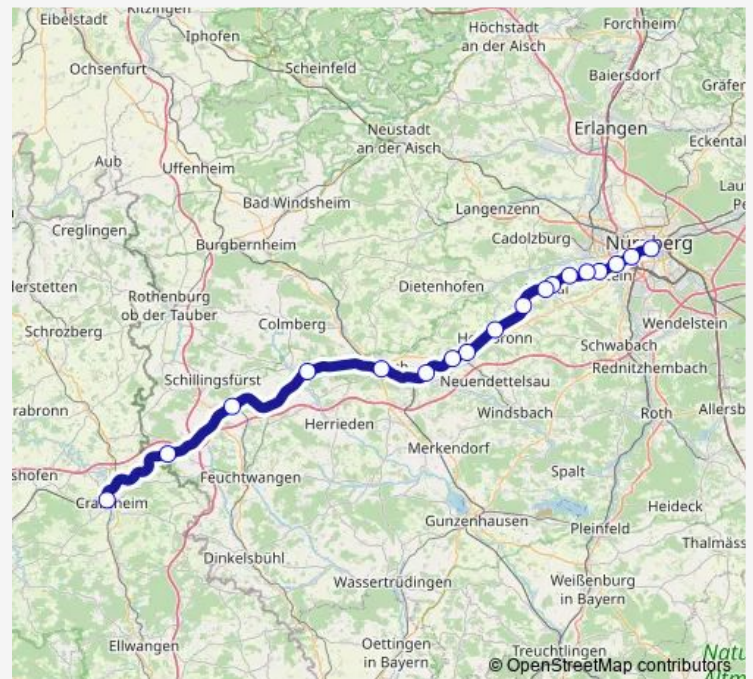

Anwanden

Oberasbach

Unterasbach

Nürnberg-Stein

Nürnberg-Schweinau

Nürnberg Hbf

### Route schedule

Crailsheim Bahnhof — Nürnberg Hbf

Monday —

Tuesday —

Wednesday —

Thursday 23:34

Friday —

Saturday —

### Route info

Direction: Crailsheim Bahnhof

Stops: 18

Trip Duration: 1 hour 21 min

S4