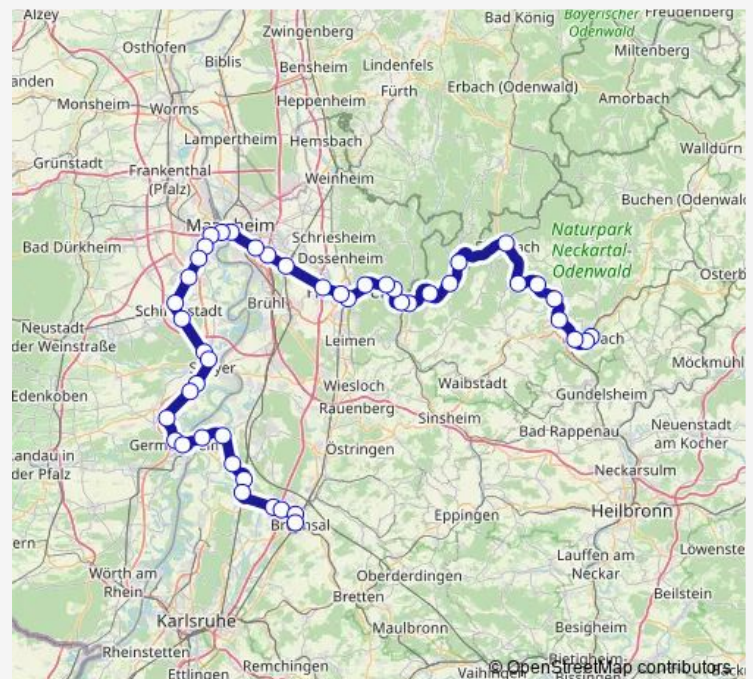

Tram S4

[Go to website](#)

Direction

Karlsruhe Hauptbahnhof — Germersheim, Bahnhof

33 stops

[Open route schedule](#)

Karlsruhe Hauptbahnhof

Karlsruhe-Durlach

Weingarten (Baden) Gleis 1b

Untergrombach Gleis 1b

Bruchsal Gew. Bildungszentrum Gleis 1a

Bruchsal

Ubstadt-Weiher

Stettfeld-Weiher

Bad Schönborn Süd

Bad Schönborn-Kronau

Rot-Malsch, Bahnhof

Wiesloch-Walldorf, Bf Bstg 1

St. Ilgen-Sandhausen Bahnhof

Kirchheim/Rohrbach, Bf

Heidelberg, Hauptbahnhof

HD-Pfaffengrund/Wieblingen

MA-Friedrichsfeld, Südbahnhof

MA-Seckenheim, Bahnhof

Mannheim, Arena/Maimarkt (Db)

Mannheim, Hauptbahnhof

Ludwigshafen, Mitte

Route schedule

Karlsruhe Hauptbahnhof — Germersheim, Bahnhof

Monday —

Tuesday —

Wednesday —

Thursday —

Friday —

Saturday 05:18

Sunday —

Route info

Direction: Karlsruhe Hauptbahnhof

Stops: 33

Trip Duration: 2 hour 22 min

S4

BusMaps