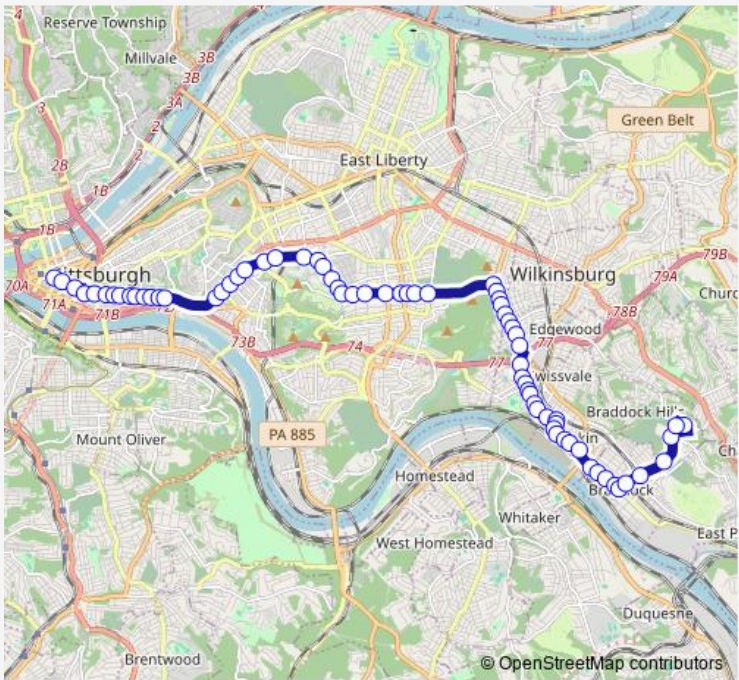

Bus 61b Braddock-Swissvale

[Go to website](#)

**Direction**  
 Braddock AVE + 6TH St — Fifth AVE + Wood St  
 66 stops  
[Open route schedule](#)

- Braddock AVE + 6TH St
- Braddock AVE + 4th
- Braddock AVE + 2nd
- Braddock AVE + Line
- Rankin Blvd + Kenmawr
- Rankin Blvd + Hawkins
- Rankin Blvd + Bldg #5
- Harriett ST + Bldg #2
- Harriett ST + 5th
- Miller ST + GAS St
- Monongahela + #2129
- Monongahela AVE + Duquesne
- Monongahela AVE + Washington
- Monongahela AVE + Irvine
- Monongahela AVE + Church
- Monongahela AVE + Schoyer
- Monongahela AVE + Whipple (#1641)
- Braddock AVE + Greendale Fs
- Braddock AVE + Charleston
- Braddock AVE + Sanders
- Braddock AVE + Hutchinson

Route schedule  
 Braddock AVE + 6TH St — Fifth AVE + Wood St

Monday	04:16-01:03 <sup>+1</sup>
Tuesday	04:16-01:03 <sup>+1</sup>
Wednesday	04:16-01:03 <sup>+1</sup>
Thursday	04:16-01:03 <sup>+1</sup>
Friday	04:16-01:03 <sup>+1</sup>
Saturday	04:50-01:25 <sup>+1</sup>
Sunday	—

Route info  
 Direction: Braddock AVE + 6TH St  
 Stops: 66  
 Trip Duration: 0 hour 42 min

61b — Braddock-Swissvale **BusMaps**

Braddock AVE + Overton

Braddock AVE + Henrietta

Braddock AVE + Biddle

Braddock AVE AT Guthrie St