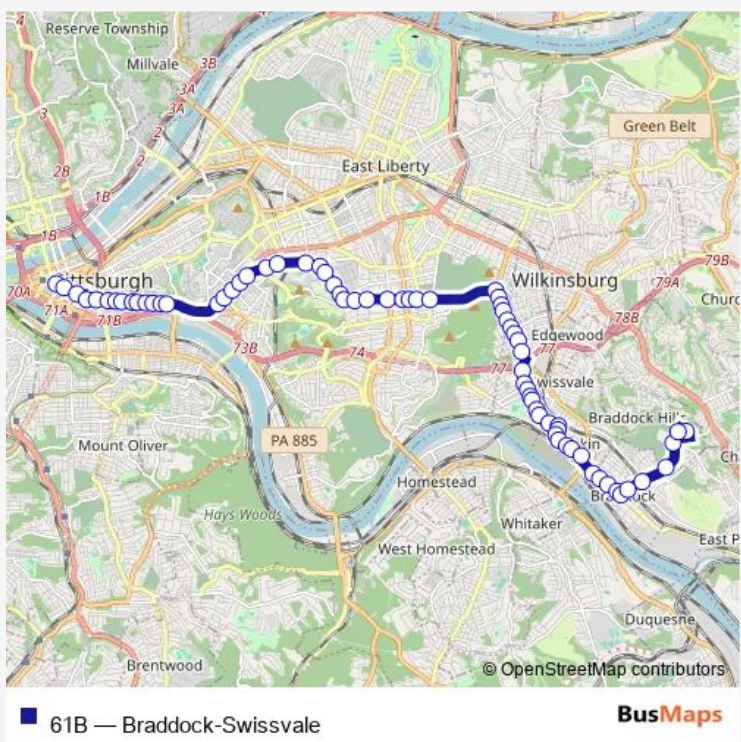

Bus 61B Braddock-Swissvale

[Go to website](#)

Direction
 Fifth AVE + Wood St — Braddock Hills SC + Giant Eagle
 69 stops
[Open route schedule](#)

- Fifth AVE + Wood St
- Fifth AVE + Smithfield St
- Fifth AVE + Ross St
- Forbes AVE + Boyd ST (Duquesne Univ)
- Forbes AVE + Mcanulty Dr
- Forbes AVE + Magee St
- Forbes AVE + Stevenson St
- Forbes AVE + Pride ST (Mercy Hospital)
- Forbes AVE + VAN Braam St
- Forbes AVE + Miltenberger St
- Forbes AVE + Gist St
- Forbes AVE + Jumonville
- Forbes AVE + Seneca
- Forbes AVE + Moultrie
- Forbes AVE + Craft AVE Fs
- Forbes AVE + Halket ST (Magee Hospital)
- Forbes AVE + Mckee Pl
- Forbes AVE + Atwood St
- Forbes AVE + Bouquet ST Fs
- Forbes AVE + Bellefield Ns
- Forbes AVE + Craig St

Route schedule
 Fifth AVE + Wood St — Braddock Hills SC + Giant Eagle

Monday	04:59-01:40 ⁺¹
Tuesday	04:59-01:40 ⁺¹
Wednesday	04:59-01:40 ⁺¹
Thursday	04:59-01:40 ⁺¹
Friday	04:59-01:40 ⁺¹
Saturday	05:27-01:59 ⁺¹
Sunday	05:50-00:34 ⁺¹

Route info
 Direction: Fifth AVE + Wood St
 Stops: 69
 Trip Duration: 0 hour 52 min

Forbes AVE + Morewood (Carnegie Mellon)

Forbes AVE + Beeler

Forbes + Margaret Morrison Ns

Forbes AVE + Plainfield

Forbes AVE + Northumberland

Forbes AVE + Schenley Dr

Forbes AVE + Murdoch

Forbes AVE + Wightman

Forbes AVE + Murray Ave

Forbes AVE + Shady Ave

Forbes AVE + Denniston

Forbes AVE + Beechwood

Forbes AVE + Dallas