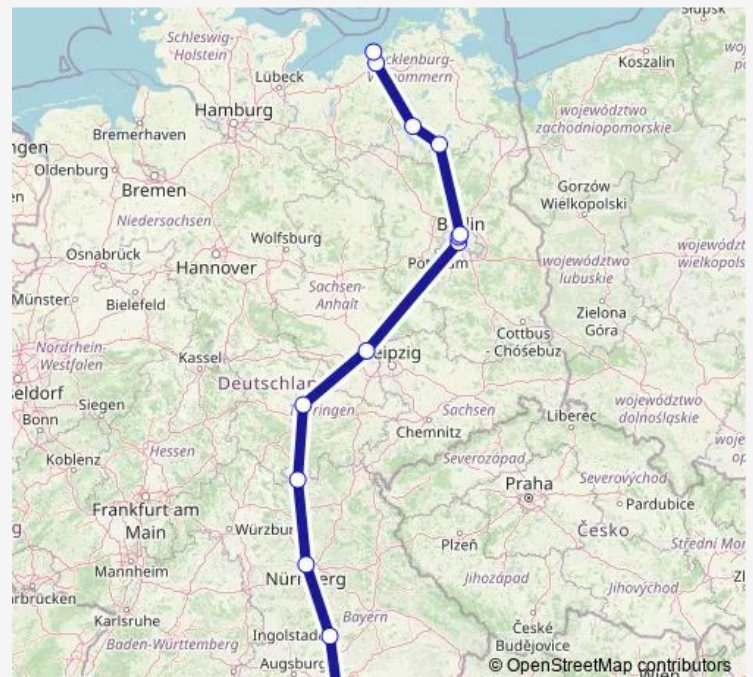

Erfurt Hbf

Halle(Saale)Hbf

Berlin Südkreuz

Berlin Hbf (tief)

Berlin Gesundbrunnen

Neustrelitz Hbf

Waren(Müritz)

Rostock Hbf

Warnemünde

### Route schedule

München Hbf — Warnemünde

Monday	—
Tuesday	—
Wednesday	—
Thursday	09:19-09:21
Friday	09:19-09:21
Saturday	09:19-09:21
Sunday	09:21

### Route info

Direction: München Hbf

Stops: 13

Trip Duration: 7 hour 32 min

ICE 1724

ICE 1724 Rail time schedules and route maps are available in an offline PDF at [busmaps.com](https://busmaps.com). Use the [busmaps.com](https://busmaps.com) website to see live bus times, train schedule or subway schedule, and step-by-step directions for all public transit in Berlin