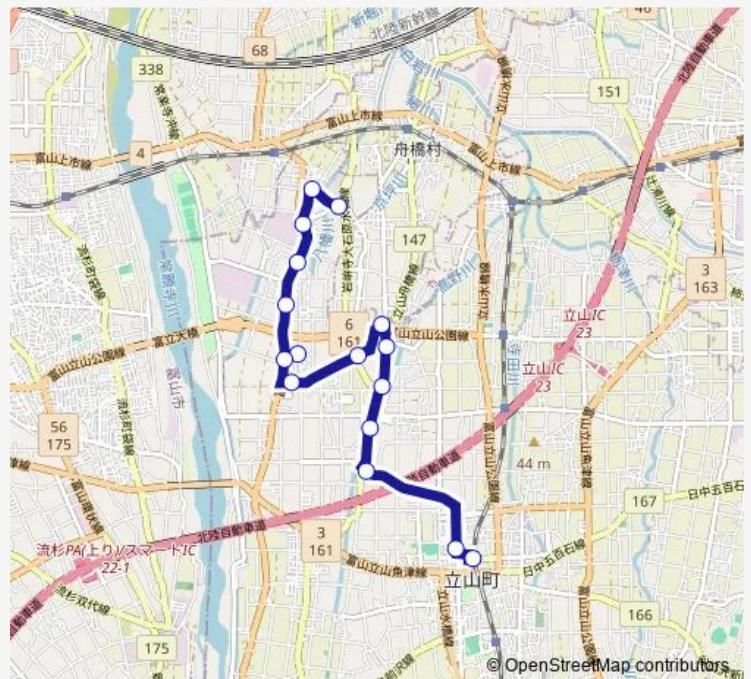

Bus 利田・大森 (塚越→五百石駅西口)

[Go to website](#)

Direction

塚越 — 五百石駅西口

16 stops

[Open route schedule](#)

- 塚越
- 浅生
- 佐藤鉄工前
- 鉾ノ木
- 曾我
- 下利田
- 総曲輪
- 利田小学校前
- 五郎丸
- 湯めぐこち前
- 横沢口
- 日水
- 立泉寺東口
- 大窪
- うめざわ内科前
- 五百石駅西口

Route schedule

塚越 — 五百石駅西口

Monday	17:07
Tuesday	17:07
Wednesday	17:07
Thursday	17:07
Friday	17:07
Saturday	—
Sunday	—

Route info

Direction: 塚越

Stops: 16

Trip Duration: 0 hour 19 min

■ 利田・大森 (塚越→五百石駅西口)

Bus time schedules and route maps are available in an offline PDF at busmaps.com. Use the busmaps.com website to see live bus times, train schedule or subway schedule, and step-by-step directions for all public transit in Toyama

The schedule is provided in the local timezone. Times with "(+1)" indicate departures on the next day.

PDF file created on 2025-01-16

2024 BusMaps.com - All Rights Reserved