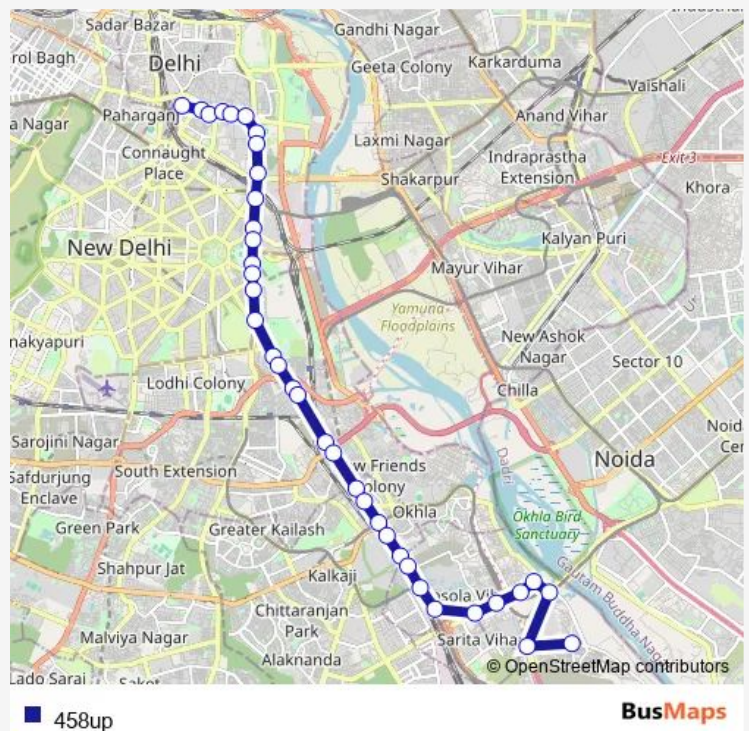

Thursday 10:37-15:10

Friday 10:37-15:10

Saturday 10:37-15:10

Sunday 10:37-15:10

Route info

Direction: New Delhi Railway Station Gate 2

Stops: 37

Trip Duration: 1 hour 16 min