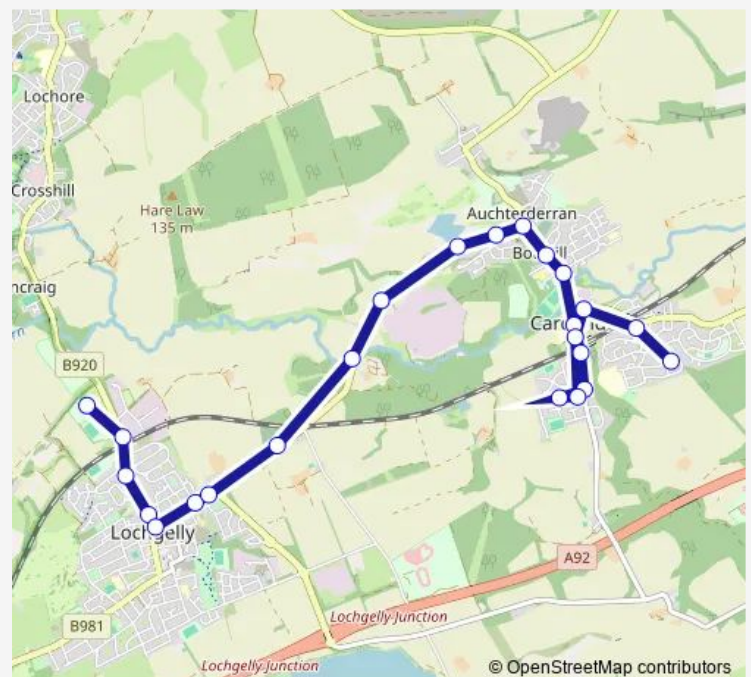

Bus Turning Circle

Denfield Avenue

School Lane

Route schedule

High School — Corrie Centre

Monday 15:30

Tuesday 14:40

Wednesday 15:30

Thursday 14:40

Friday 14:40

Saturday —

Sunday —

Route info

Direction: High School

Stops: 24

Trip Duration: 0 hour 26 min

■ LG7 — Lochgelly High School - Woodend or Cardenden **BusMaps**

Cardenden Road

Cardenden Shops

Corrie Centre

Direction

Corrie Centre — High School

27 stops

[Open route schedule](#)