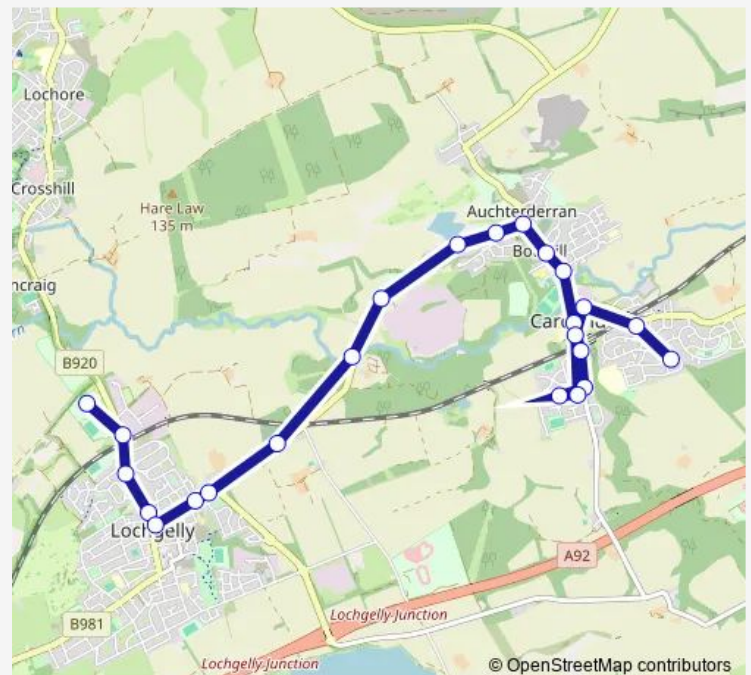

Bus Turning Circle

Denfield Avenue

School Lane

Route schedule

High School — Corrie Centre

Monday 15:30

Tuesday 14:40

Wednesday 15:30

Thursday 14:40

Friday 14:40

Saturday —

Sunday —

Route info

Direction: High School

Stops: 24

Trip Duration: 0 hour 26 min

■ LG7 — Lochgelly High School - Woodend or Cardenden **BusMaps**

Cardenden Road

Cardenden Shops

Corrie Centre

Direction

Corrie Centre — High School

27 stops

[Open route schedule](#)

Saturday —

Sunday —

Route info

Direction: Corrie Centre

Stops: 27

Trip Duration: 0 hour 28 min

High School

High School