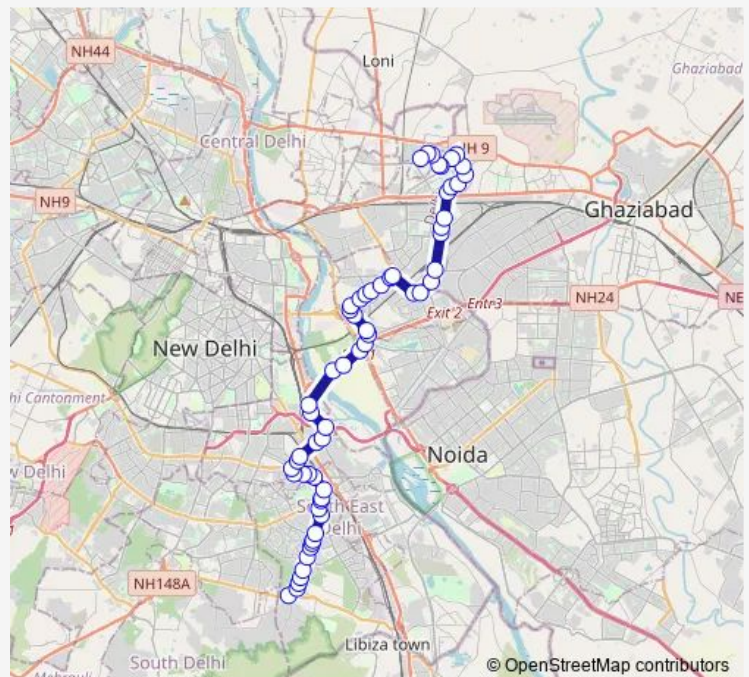

Garhi Gaon

Lajpat Nagar Crossing

PG DAV College / Sri Niwaspuri

Route schedule

Hamdard Nagar / Sangam Vihar — Nand Nagari Terminal

Monday 07:25-21:55

Tuesday 07:25-21:55

Wednesday 07:25-21:55

Thursday 07:25-21:55

Friday 07:25-21:55

Saturday 07:25-21:55

Sunday 07:25-21:55

Route info

Direction: Hamdard Nagar / Sangam Vihar

Stops: 61

Trip Duration: 1 hour 59 min

■ 243aup

BusMaps

Nehru Nagar

Ashram Ring Road

Maharani Bagh / Ashram

Bala Sahib Gurudwara

Sarai Kale Khan Isbt

Sarai Kale Khan Isbt