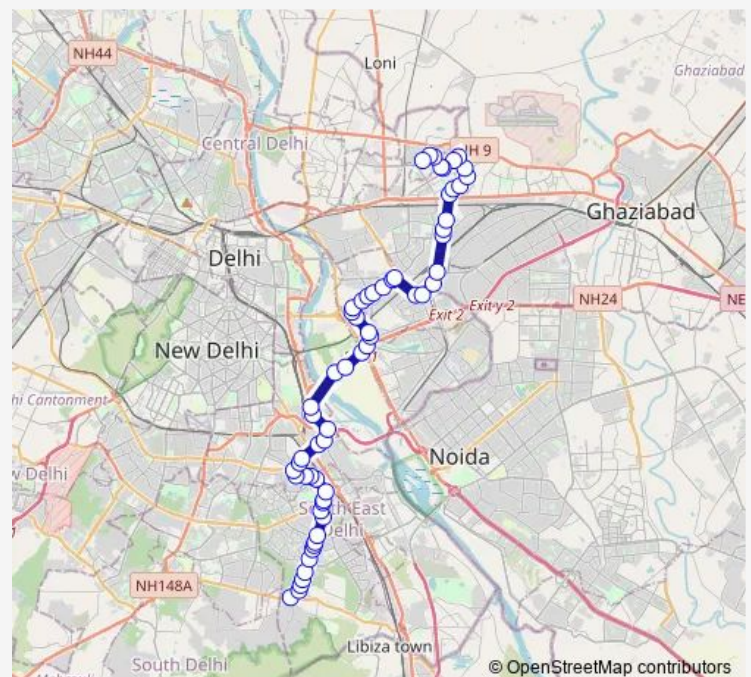

Garhi Gaon

Lajpat Nagar Crossing

PG DAV College / Sri Niwasपुरi

Route schedule

Hamdard Nagar / Sangam Vihar — Nand Nagari Terminal

Monday 07:25-21:55

Tuesday 07:25-21:55

Wednesday 07:25-21:55

Thursday 07:25-21:55

Friday 07:25-21:55

Saturday 07:25-21:55

Sunday 07:25-21:55

Route info

Direction: Hamdard Nagar / Sangam Vihar

Stops: 61

Trip Duration: 1 hour 59 min

■ 243aup

BusMaps

Nehru Nagar

Ashram Ring Road

Maharani Bagh / Ashram

Bala Sahib Gurudwara

Sarai Kale Khan Isbt

Sarai Kale Khan Isbt