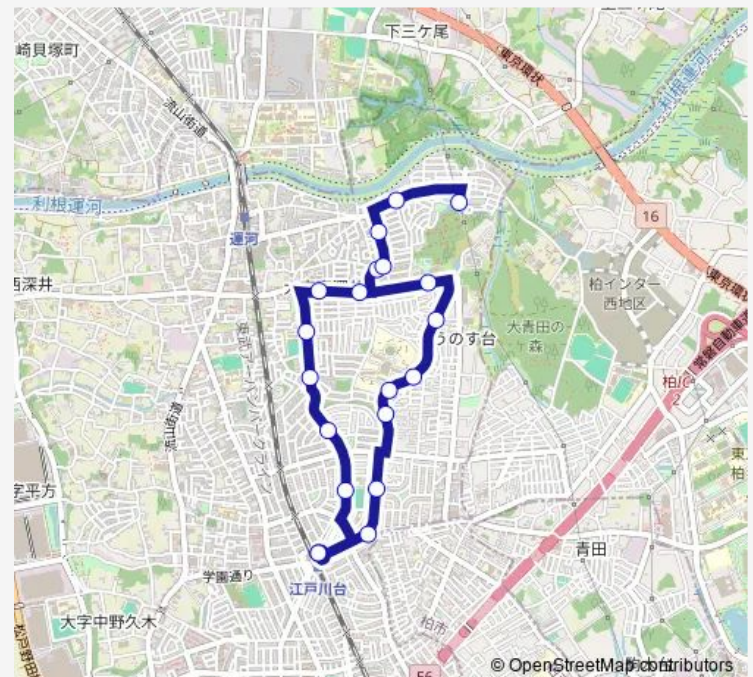

### Route schedule

江戸川台駅東口 — 江戸川台駅東口

Monday 06:30-19:30

Tuesday 06:30-19:30

Wednesday 06:30-19:30

Thursday 06:30-19:30

Friday 06:30-19:30

Saturday 08:00-18:30

### Route info

Direction: 江戸川台駅東口

Stops: 20

Trip Duration: 0 hour 25 min

流山ぐりんバス 2江戸川台東ルート

Bus time schedules and route maps are available in an offline PDF at [busmaps.com](https://busmaps.com). Use the [busmaps.com](https://busmaps.com) website to see live bus times, train schedule or subway schedule, and step-by-step directions for all public transit in Nagareyama