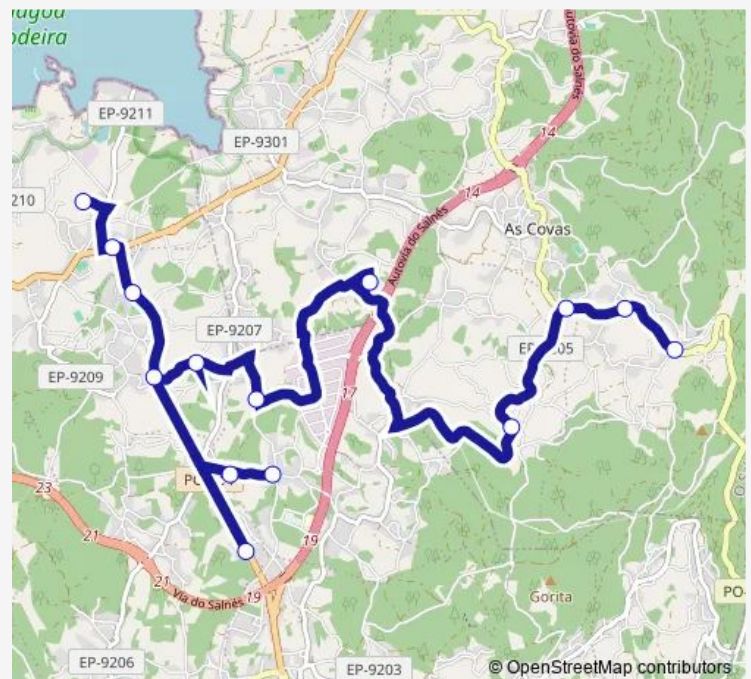

Friday 07:42

Saturday —

Sunday —

Route info

Direction: Igrexa-Simes

Stops: 14

Trip Duration: 0 hour 33 min

■ XG626016 — IES de Vilalonga - Igrexa-Simes

Thursday 14:15

Friday 14:15

Saturday —

Sunday —

Route info

Direction: IES de Vilalonga

Stops: 14

Trip Duration: 0 hour 33 min