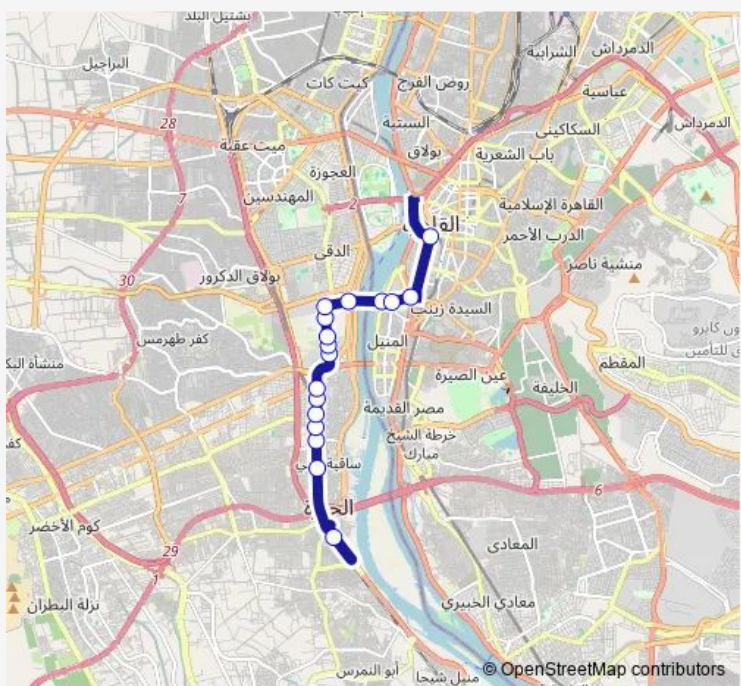

Bus CTA 124 Abd Al Moneim Riad Station - Moneeb Station

[Go to website](#)

Direction
 Moneeb — Egyptian Parlimant
 17 stops
[Open route schedule](#)

- Moneeb
- Sakiat Mekki Metro
- Amir Al Shoaraa School (Al Giza)
- Al Omraneyya Bridge Entrance from Giza
- Om Al Masryeen Metro
- Egyptian Agricultural Bank (Al Giza)
- Giza Courthouse Complex
- Giza Bridge Exit to Cairo University
- Faculty of Agriculture (Cairo University)
- Agricultural Research Center - Cairo University
- Faculty of Engineering (Cairo University)
- Cairo University Main Gate
- Cairo University Bridge
- Al Manial
- KFC (Al Manial)
- Kasr Al Ainy Hospital
- Egyptian Parlimant

Route schedule
 Moneeb — Egyptian Parlimant

Monday	10:00
Tuesday	10:00
Wednesday	10:00
Thursday	10:00
Friday	10:00
Saturday	10:00
Sunday	10:00

Route info
 Direction: Moneeb
 Stops: 17
 Trip Duration: 0 hour 43 min

Direction

Abd Al Moneim Riad — Moneeb

19 stops

[Open route schedule](#)

Abd Al Moneim Riad

Shepherd Hotel (Qasr Al Nile)

Kempinski Nile Hotel (Qasr Al Nile)

Al Manial

Moneeb

Route schedule

Abd Al Moneim Riad — Moneeb

Monday	10:00
Tuesday	10:00
Wednesday	10:00
Thursday	10:00
Friday	10:00
Saturday	10:00
Sunday	10:00

Route info

Direction: Abd Al Moneim Riad

Stops: 19

Trip Duration: 0 hour 34 min