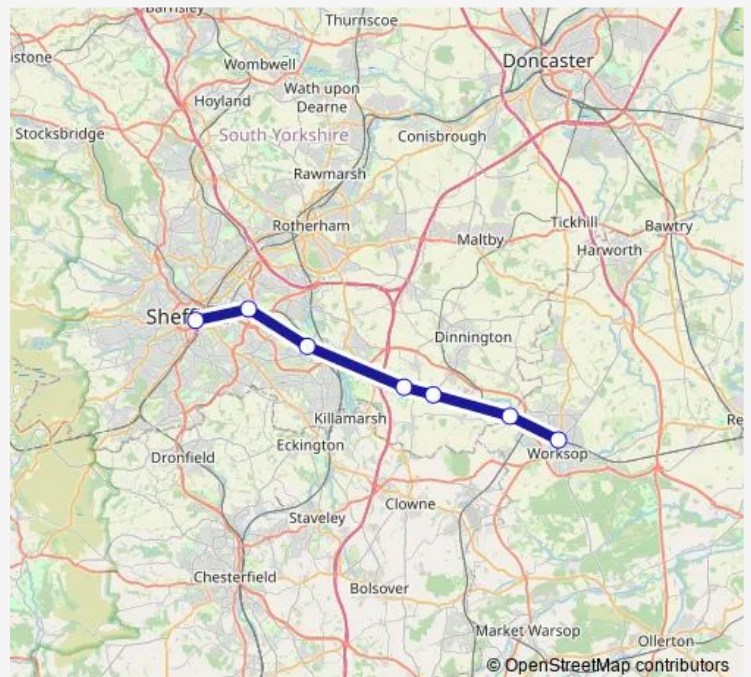

Rail Nt:Shf->Wrk NT train service from SHF to Wrk

[Go to website](#)

Direction

Sheffield — Worksop

7 stops

[Open route schedule](#)

Sheffield

Darnall

Woodhouse

Kiveton Bridge

Kiveton Park

Shireoaks

Worksop

Route schedule

Sheffield — Worksop

Monday 22:43

Tuesday 22:43

Wednesday 22:43

Thursday 22:43

Friday 22:43

Saturday 22:43

Sunday —

Route info

Direction: Sheffield

Stops: 7

Trip Duration: 0 hour 31 min

■ Nt:Shf->Wrk — NT train service from SHF to Wrk

Nt:Shf->Wrk Rail time schedules and route maps are available in an offline PDF at busmaps.com. Use the busmaps.com website to see live bus times, train schedule or subway schedule, and step-by-step directions for all public transit in Sheffield