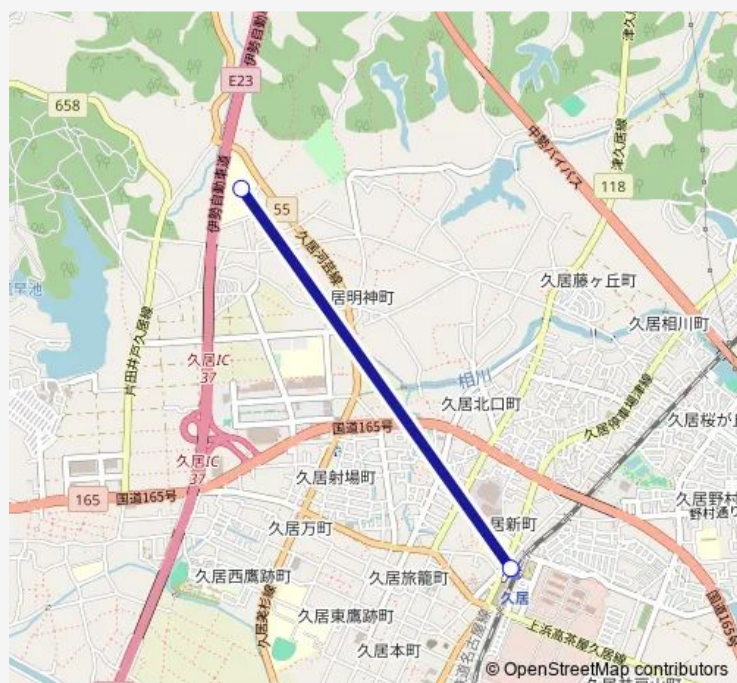

### Direction

久居駅前 (西口) — 久居高校

2 stops

[Open route schedule](#)

久居駅前 (西口)

久居高校

### Route schedule

久居駅前 (西口) — 久居高校

Monday 08:10-08:13

Tuesday 08:10-08:13

Wednesday 08:10-08:13

Thursday 08:10-08:13

Friday 08:10-08:13

Saturday —

### Route info

Direction: 久居駅前 (西口)

Stops: 2

Trip Duration: 0 hour 10 min

■ 直通 国立病院線

直通 国立病院線 Bus time schedules and route maps are available in an offline PDF at [busmaps.com](https://busmaps.com). Use the [busmaps.com](https://busmaps.com) website to see live bus times, train schedule or subway schedule, and step-by-step directions for all public transit in Tsu