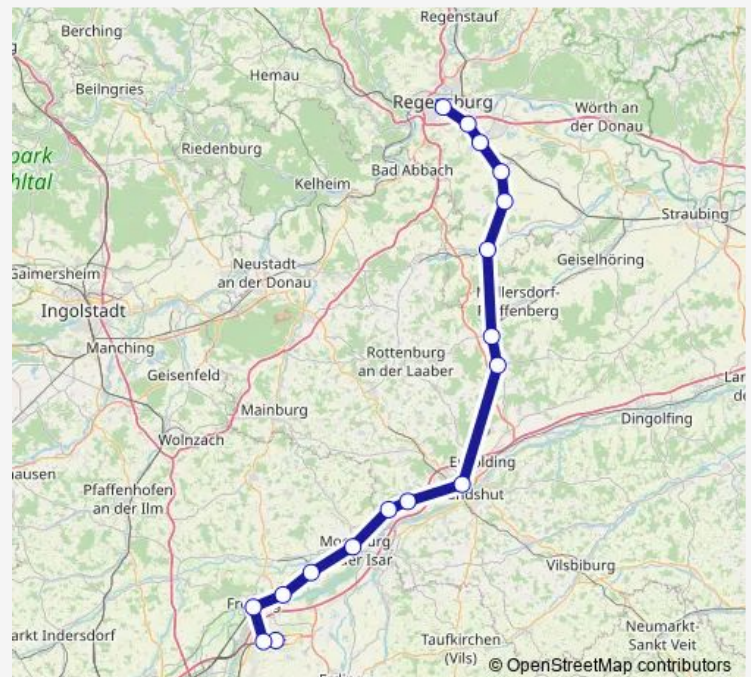

Thursday —

Friday —

Saturday —

Sunday 08:06

Route info

Direction: Landshut (Bay) Hbf

Stops: 5

Trip Duration: 0 hour 35 min