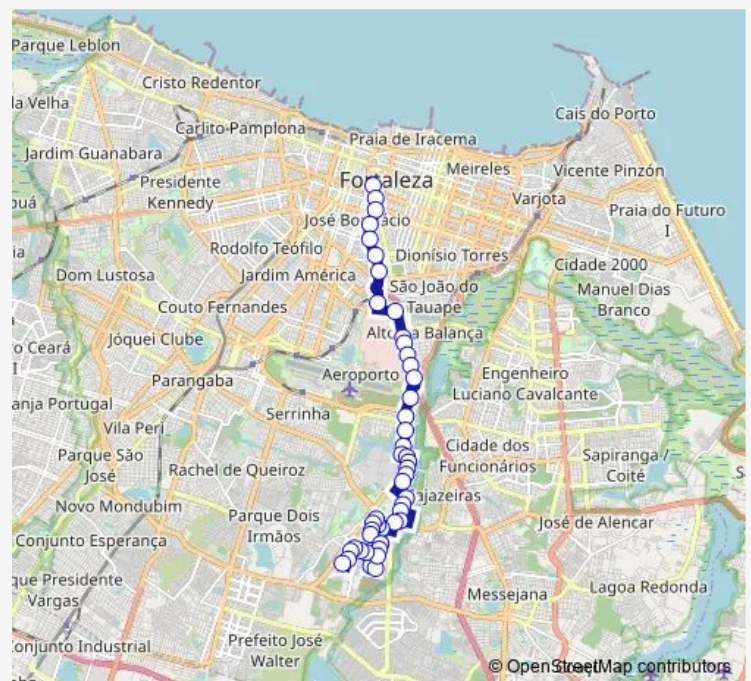

Avenida Aguanambi, 94

Avenida Aguanambi, 90

Avenida Aguanambi, 899

Estação Pergentino Ferreira, S/Nº

Avenida Aguanambi, 1700

Avenida Aguanambi, 2479

Avenida Borges DE Melo, Sn

Rodovia BR 116, S/R

Rodovia BR 116, 5823

Rodovia BR 116, Sn

Rodovia BR 116, 5989

Rodovia BR 116, 6306

Avenida Alberto Craveiro, 430

Avenida Alberto Craveiro, 900

Avenida Alberto Craveiro, 1411

Avenida Alberto Craveiro, S/N

Avenida Alberto Craveiro, 1670

RUA Paula Francinete, 489

RUA Jose Messeias Matos, 600

Route schedule

Avenida VIS RIO Branco, 1257 — RUA 4 Planalto Itaperi, 140

Monday 06:32-23:20

Tuesday 06:32-23:20

Wednesday 06:32-23:20

Thursday 06:32-23:20

Friday 06:32-23:20

Saturday 06:18-22:57

Sunday 06:10-23:00

Route info

Direction: Avenida VIS RIO Branco, 1257

Stops: 46

Trip Duration: 0 hour 55 min