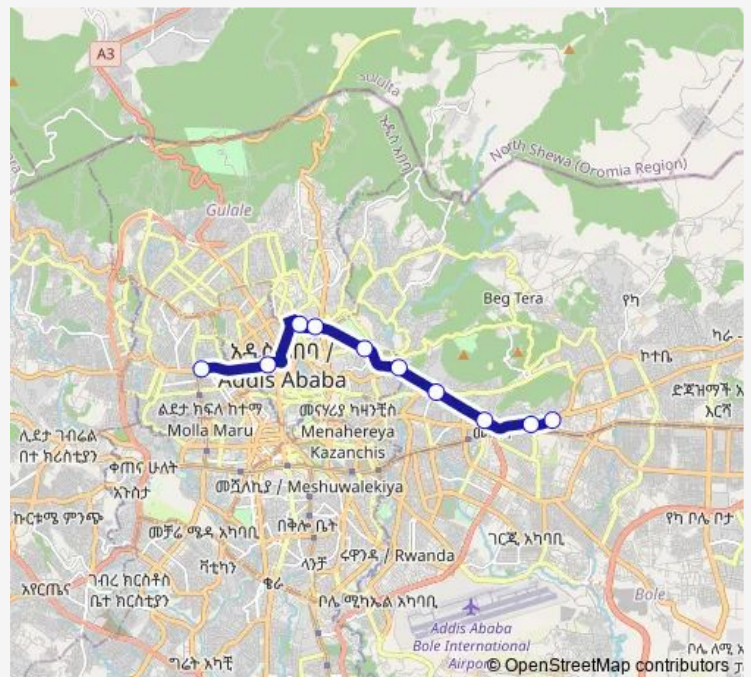

### Direction

Autobis Tera — Lamberet

10 stops

[Open route schedule](#)

Autobis Tera

Abune Petros

Afincho Ber

Yekatit 12 Hospital

### Route schedule

Autobis Tera — Lamberet

Monday	06:00
Tuesday	06:00
Wednesday	06:00
Thursday	06:00
Friday	06:00
Saturday	06:00
Sunday	06:00

### Route info

Direction: Autobis Tera

Stops: 10

Trip Duration: 0 hour 27 min

AB023 — Lamberet ↔ Autobis Tera

## Direction

Lamberet — Autobis Tera

13 stops

[Open route schedule](#)

Lamberet

Megenagna

Shola

Abebe Sook