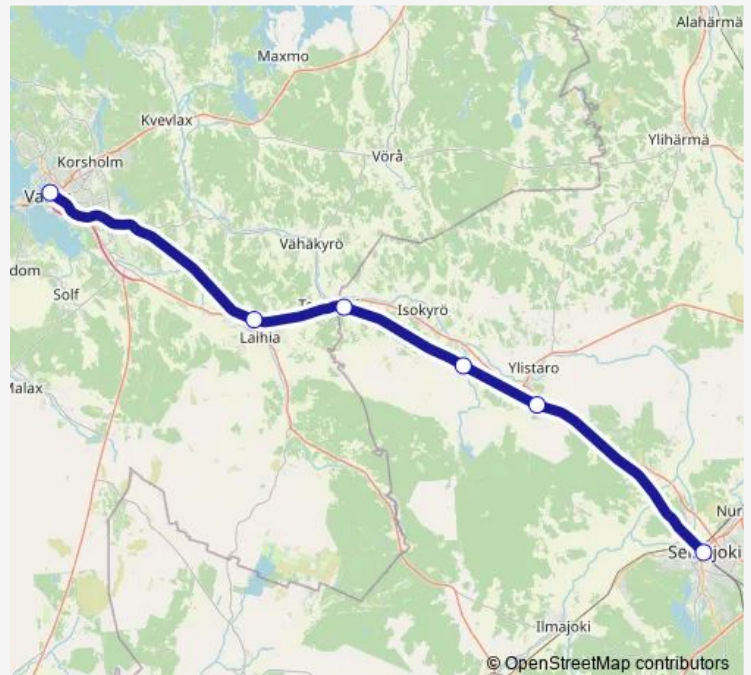

Monday —

Tuesday —

Wednesday —

Thursday —

Friday —

Saturday 06:50

Sunday —

Route info

Direction:

Stops: 0

Trip Duration: — min

■ S 441 — Seinäjoki - Vaasa

S 441 Long Distance Trains time schedules and route maps are available in an offline PDF at busmaps.com. Use the busmaps.com website to see live bus times, train schedule or subway schedule, and step-by-step directions for all public transit in Seinaejoki