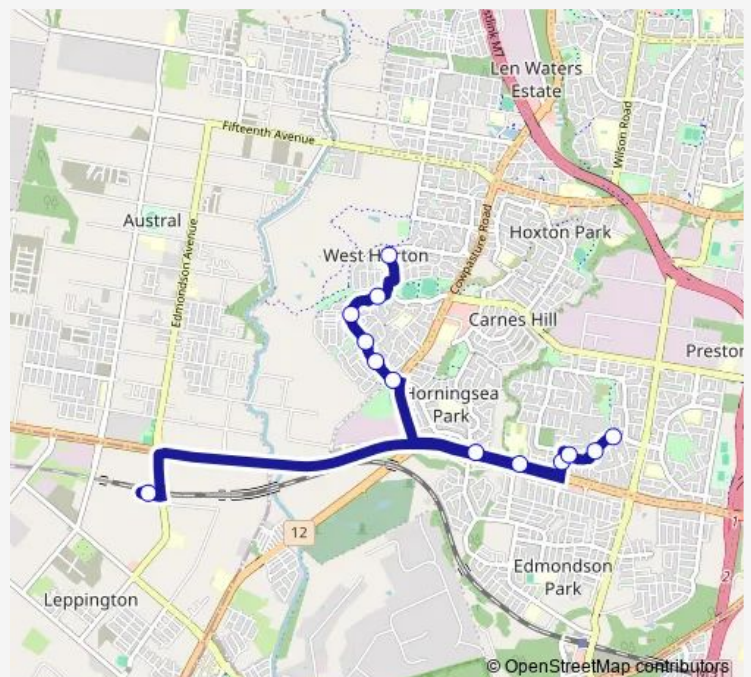

School Bus 2065 Clancy College to Prestons

[Go to website](#)

Direction

Clancy College, Carmichael Dr — Leppington Station, Stand A

13 stops

[Open route schedule](#)

- Clancy College, Carmichael Dr
- Greenway Dr After Hobler Av
- Greenway Dr Before Mitchell Dr
- Greenway Dr Before Mitchell Dr
- Greenway Dr Before Wyattville Dr
- Horningsea Fire Station, Greenway Dr
- Camden Valley Way At Horningsea Park Dr
- William Carey Christian School, Camden Valley Way
- Corfield Rd Before Braidwood Dr
- Braidwood Dr Opp Brooman St
- Braidwood Dr Opp Minnamurra Cct
- Braidwood Dr Opp Quaama Cl
- Leppington Station, Stand A

Route schedule

Clancy College, Carmichael Dr — Leppington Station, Stand A

Monday	15:10
Tuesday	15:10
Wednesday	15:10
Thursday	15:10
Friday	—
Saturday	—
Sunday	—

Route info

Direction: Clancy College, Carmichael Dr

Stops: 13

Trip Duration: 0 hour 22 min

2065 — Clancy College to Prestons

2065 School Bus time schedules and route maps are available in an offline PDF at busmaps.com. Use the busmaps.com website to see live bus times, train schedule or subway schedule, and step-by-step directions for all public transit in Liverpool

The schedule is provided in the local timezone. Times with "(+1)" indicate departures on the next day.

PDF file created on 2025-01-16

2024 BusMaps.com - All Rights Reserved