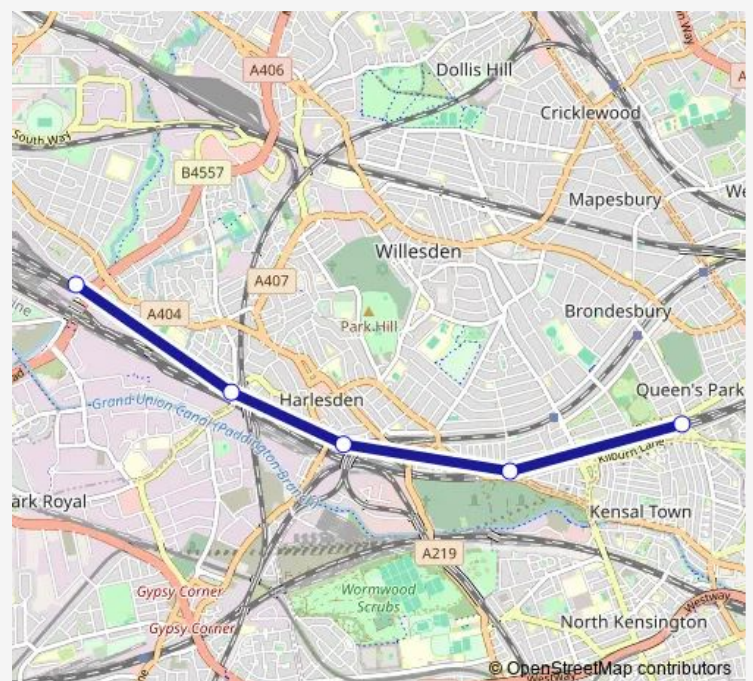

Metro Lt:Sbp->Qpw LT underground service from SBP to Qpw

[Go to website](#)

Direction

Stonebridge Park — Queens Park (London)

5 stops

[Open route schedule](#)

Stonebridge Park

Harlesden

Willesden Junction

Kensal Green

Queens Park (London)

Route schedule

Stonebridge Park — Queens Park (London)

Monday 05:26-23:54

Tuesday 05:26-23:54

Wednesday 05:26-23:54

Thursday 05:26-23:54

Friday 05:26-23:54

Saturday 05:26-22:55

Sunday 07:12-22:55

Route info

Direction: Stonebridge Park

Stops: 5

Trip Duration: 0 hour 12 min

■ Lt:Sbp->Qpw — LT underground service from SBP to Qpw

Lt:Sbp->Qpw Metro time schedules and route maps are available in an offline PDF at busmaps.com. Use the busmaps.com website to see live bus times, train schedule or subway schedule, and step-by-step directions for all public transit in London