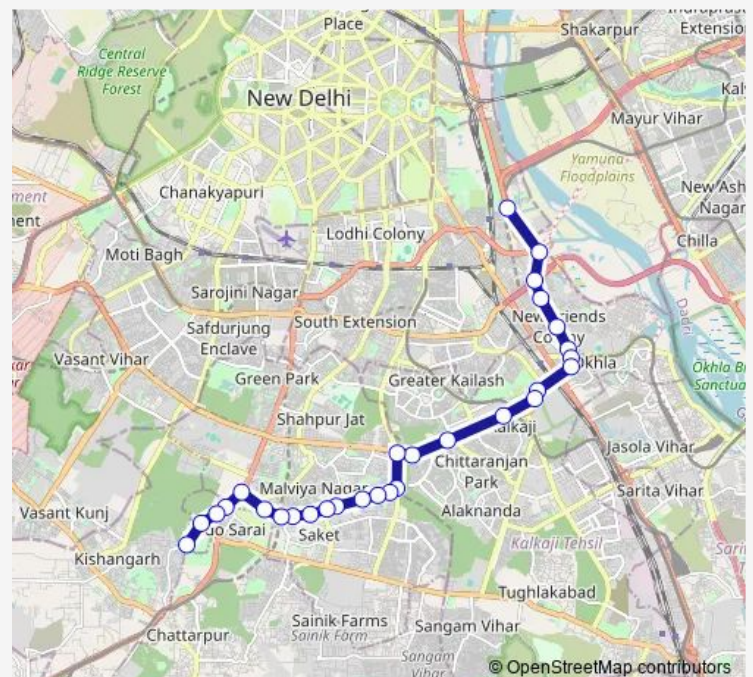

### Route schedule

Isbt Sarai Kale Khan — Mehrauli Terminal

Monday 07:00-15:51

Tuesday 07:00-15:51

Wednesday 07:00-15:51

Thursday 07:00-15:51

Friday 07:00-15:51

Saturday 07:00-15:51

### Route info

Direction: Isbt Sarai Kale Khan

Stops: 29

Trip Duration: 0 hour 59 min

■ 534extup

BusMaps

Press Enclave

Saket A block(Malviya Nagar Metro Station)