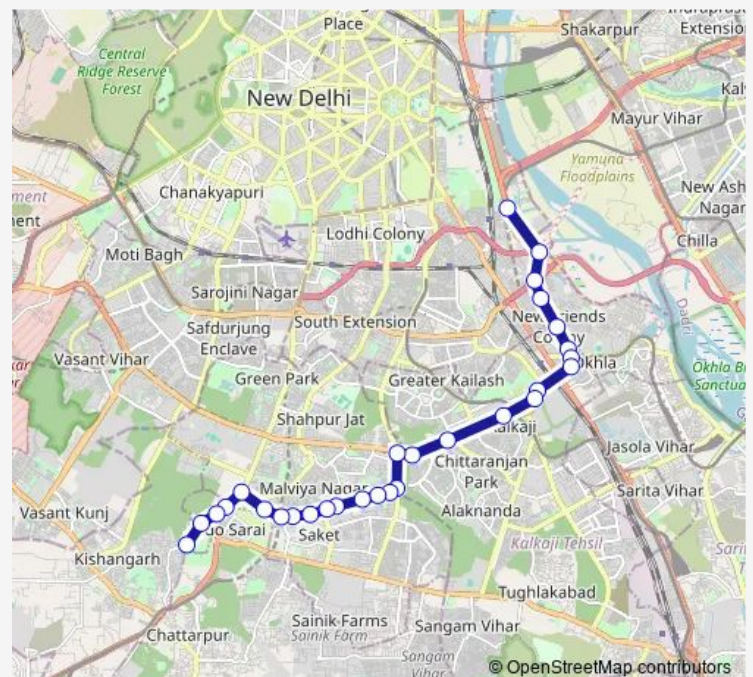

Bus 534extup

[Go to website](#)

Direction

Isbt Sarai Kale Khan — Mehrauli Terminal

29 stops

[Open route schedule](#)

- Isbt Sarai Kale Khan
- Bala Sahib Gurudwara
- Maharani Bagh / Ashram
- Taimur Nagar
- Bharat Nagar
- Bharat Nagar Crossing
- Holy Family Hospital
- Sukh Dev Vihar
- Nsic
- Kalkaji Mandir
- Nehru Place Terminal
- Pumphosh Enclave
- OS Communication / Masjid Moth
- Chirag Delhi
- Sheikh Sarai Phase Ii
- Sheikh Sarai More
- Vocational College
- Psri
- Khirki Village
- Hauz Rani
- Haujrani / Maxhospital

Route schedule

Isbt Sarai Kale Khan — Mehrauli Terminal

Monday	07:00-15:51
Tuesday	07:00-15:51
Wednesday	07:00-15:51
Thursday	07:00-15:51
Friday	07:00-15:51
Saturday	07:00-15:51
Sunday	07:00-15:51

Route info

Direction: Isbt Sarai Kale Khan

Stops: 29

Trip Duration: 0 hour 59 min

■ 534extup

BusMaps

Press Enclave

Saket A block(Malviya Nagar Metro Station)

PNB Geetanjali