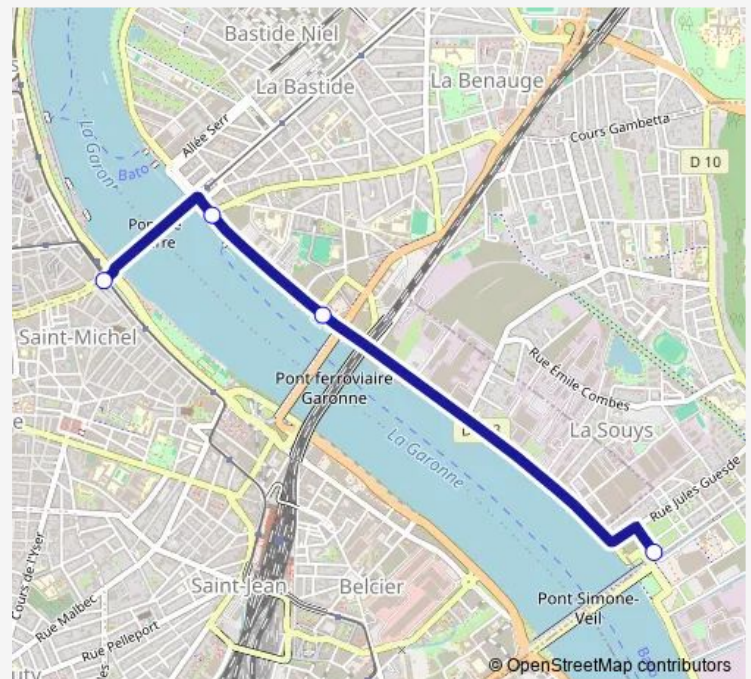

Wednesday 12:01-20:00

Thursday 12:01-20:00

Friday 12:01-20:00

Saturday 12:01-20:00

Sunday 12:01-20:00

Route info

Direction: Gare Saint-Jean

Stops: 6

Trip Duration: 0 hour 15 min

Arena — Navette Arena

Direction

Arena — Gare Saint-Jean

6 stops

[Open route schedule](#)

Arena

Brienne - Bosc

Wednesday 16:30-23:30

Thursday 16:30-23:30

Friday 16:30-23:30

Saturday 16:30-23:30

Sunday 16:30-23:30

Route info

Direction: Arena

Stops: 6

Trip Duration: 0 hour 11 min

Direction

Arena — Porte de Bourgogne

4 stops

[Open route schedule](#)

Arena

Pont Saint Jean

Stalingrad (Tram A)