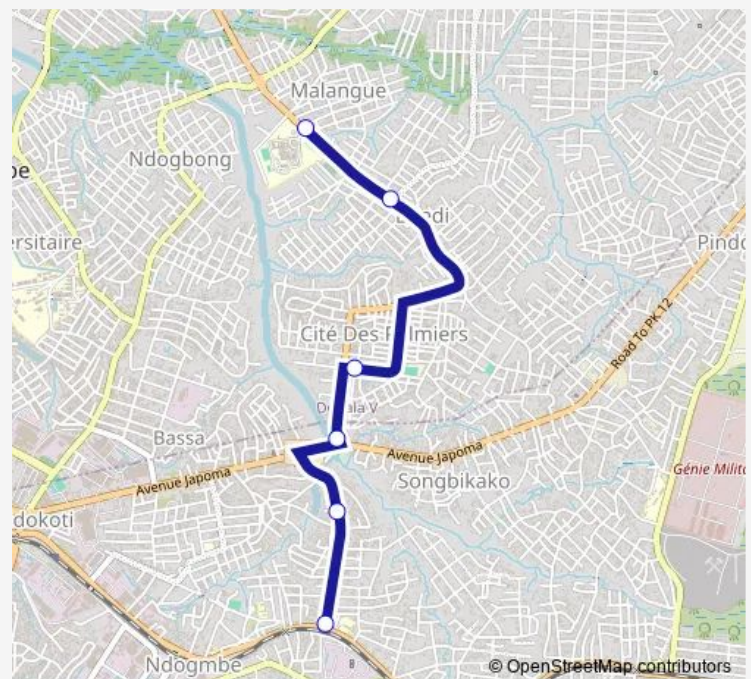

Direction

Hôpital Général de Doula — Total Logbaba, Cité des Palmiers

6 stops

[Open route schedule](#)

Hôpital Général de Doula

Marche Cité des Palmiers

Hopital Cité des Palmiers

Carrefour Cité des Palmiers

Ecole Catholique St Thomas

Total Logbaba, Cité des Palmiers

Route schedule

Hôpital Général de Doula — Total Logbaba, Cité des Palmiers

Monday 12:46

Tuesday 12:46

Wednesday 12:46

Thursday 12:46

Friday 12:46

Saturday 12:46

Sunday 12:46

Route info

Direction: Hôpital Général de Doula

Stops: 6

Trip Duration: 0 hour 16 min

Communal Taxi Service time schedules and route maps are available in an offline PDF at busmaps.com. Use the busmaps.com website to see live bus times, train schedule or subway schedule, and step-by-step directions for all public transit in Douala