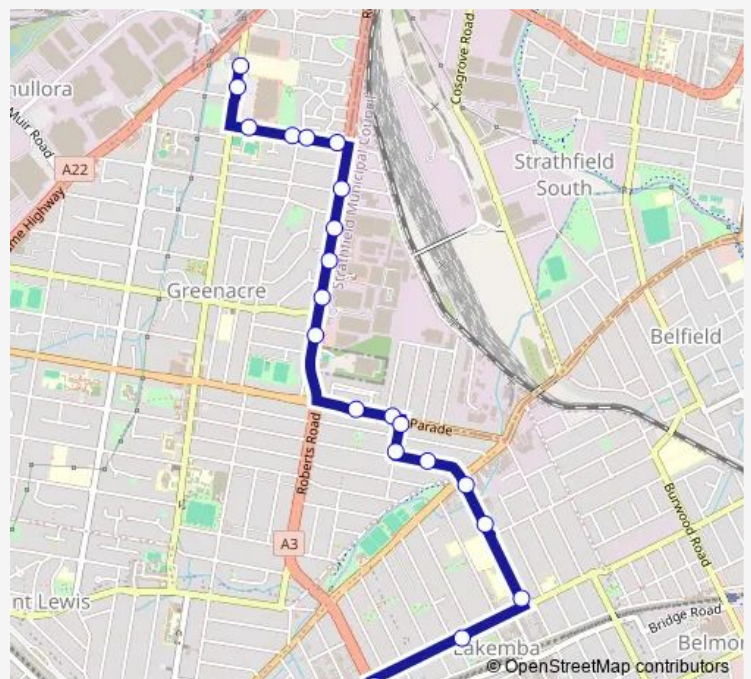

Roberts Rd At Amarina Av

Roberts Rd At Oleander St

Roberts Rd Opp Valencia St

Juno Pde Before Matthews St

Juno Pde At Sylvanus St

Skyline St At Juno Pde

Skyline St At Wangee Rd

Wangee Rd After Skyline St

Wangee Rd After Punchbowl Rd

Wangee Rd Before Yangoora Rd

Wangee Rd At Lakemba St

Lakemba St At Bellevue Av

King Georges Rd At Lakemba St

Route schedule

Malek Fahd Islamic School, Waterloo Rd — King Georges Rd At Lakemba St

Monday 15:40

Tuesday 15:40

Wednesday 15:40

Thursday 15:40

Friday 15:40

Saturday —

Sunday —

Route info

Direction: Malek Fahd Islamic School, Waterloo Rd

Stops: 21

Trip Duration: 0 hour 17 min

S132 — Malek Fahd Islamic School to Wiley Park

S132 School Bus time schedules and route maps are available in an offline PDF at busmaps.com. Use the busmaps.com website to see live bus times, train schedule or subway schedule, and step-by-step directions for all public transit in Sydney